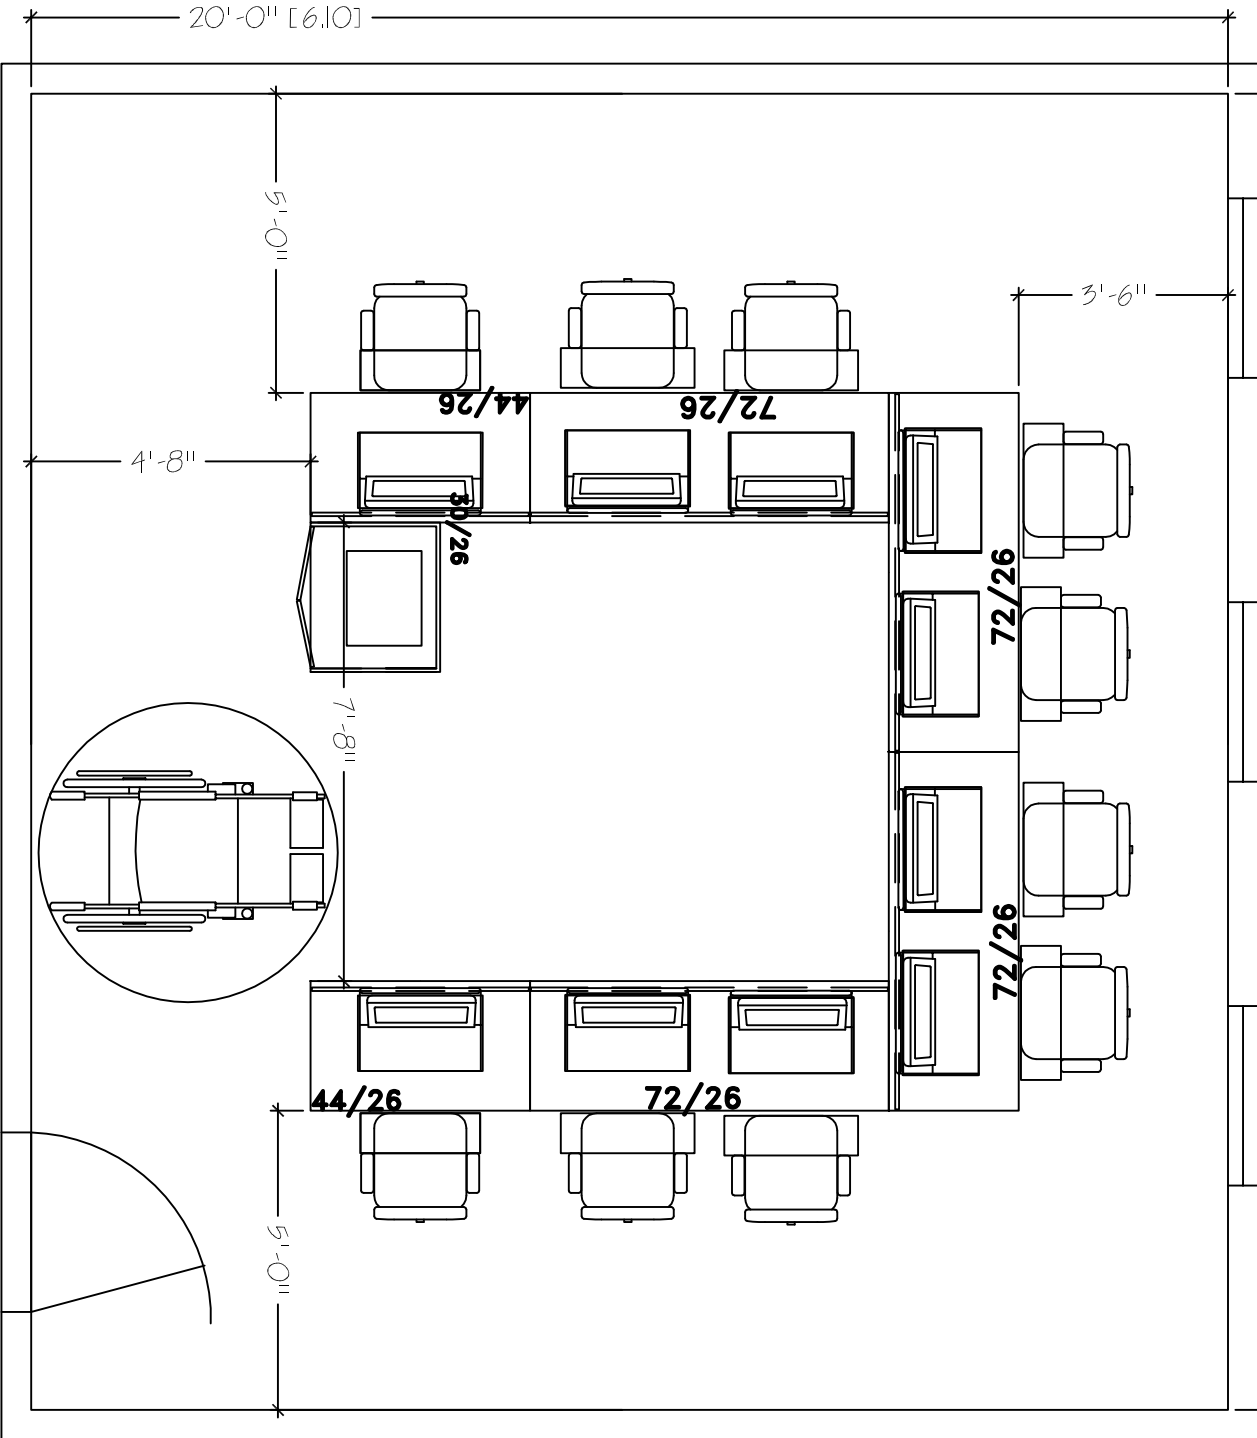

22'-0" [6.71]

DESKS OR TABLES  
 20'X22'  
 SEAT COUNT: 10

SMARTdesks  
 514F Progress Drive  
 Luthlum, MD 21090  
 800.770.7042  
 www.smartdesks.com

Property of CBT Supply, Inc. Not to be duplicated.  
 All ideas, plans or arrangements indicated in this drawing  
 are copyrighted and owned by CBT Supply, Inc. and shall not  
 be reproduced, used or disclosed to any person or firm or  
 corporation without written permission of CBT Supply, Inc.