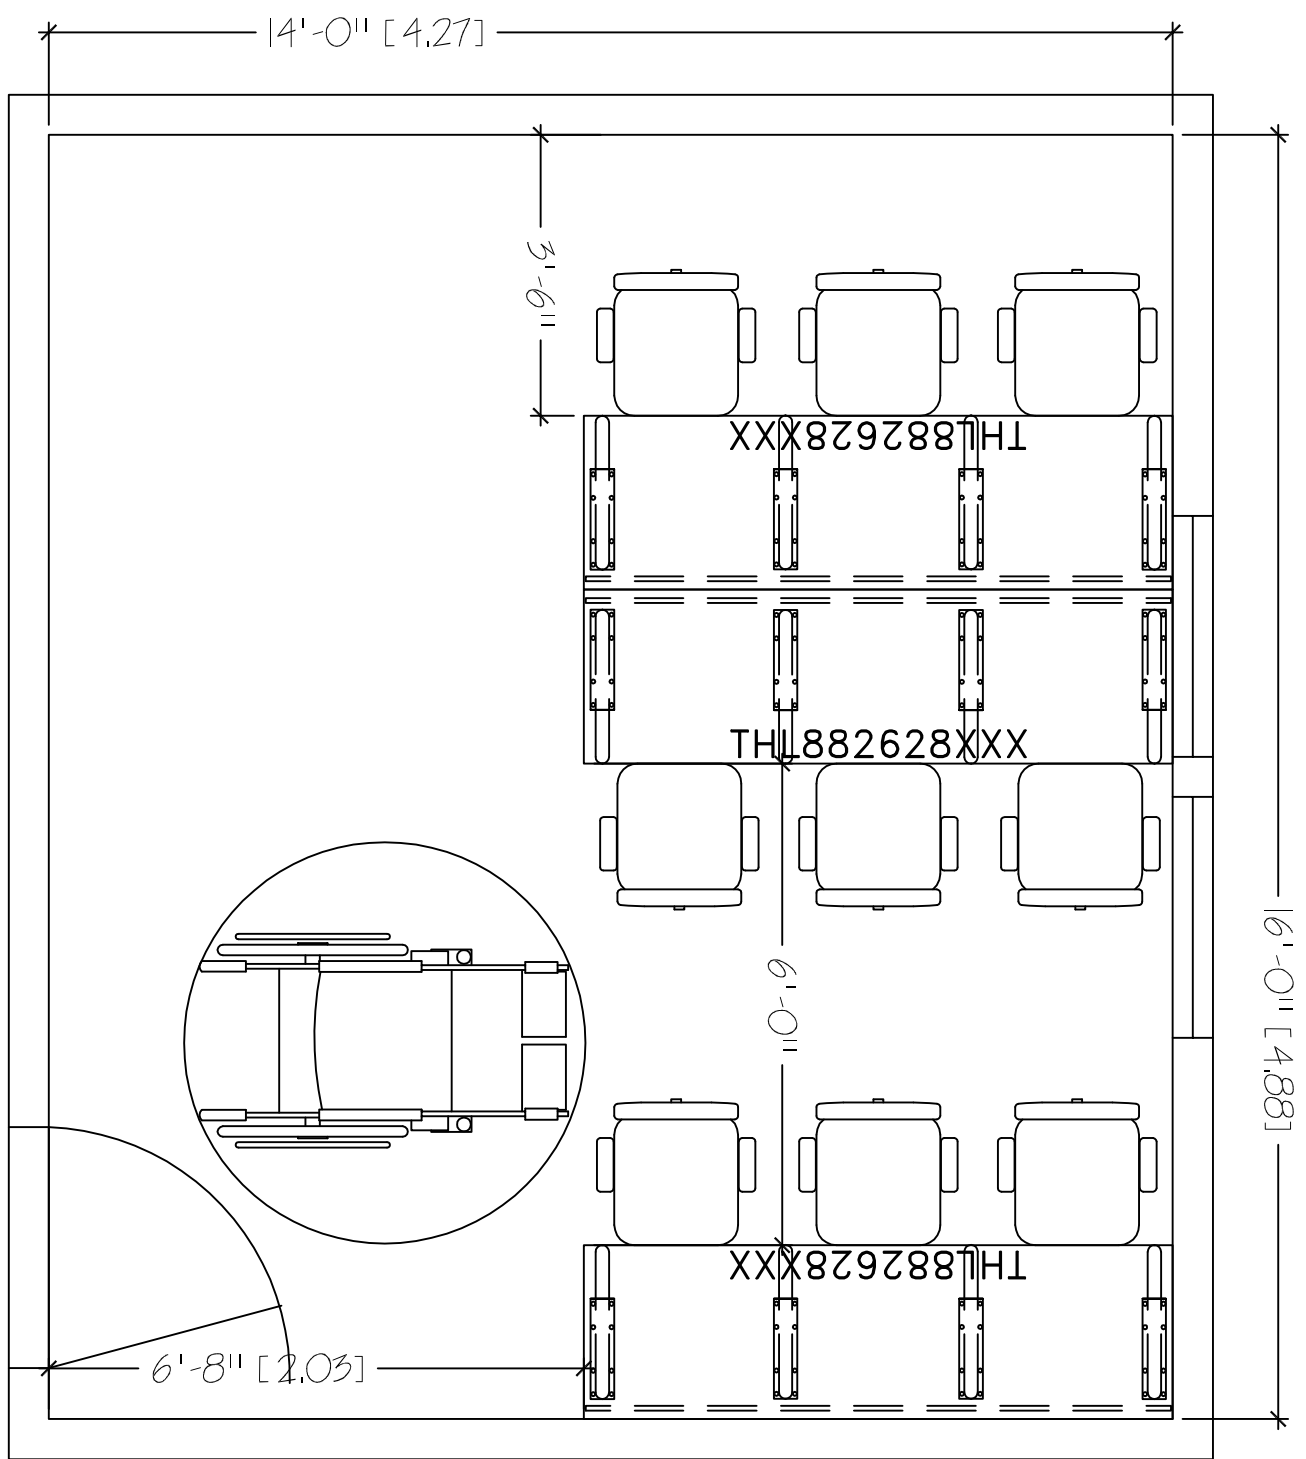

HORIZON LINE
 14'X16'
 SEAT COUNT: 11

SMARTdesks
 514F Progress Drive
 Linthicum, MD 21090
 800.770.7042
 www.smartdesks.com

Property of CBT Supply, Inc. Not to be duplicated.
 All ideas, plans or arrangements indicated in this drawing
 are copyrighted and owned by CBT Supply, Inc. and shall not
 be reproduced, used or disclosed to any person or firm or
 corporation without written permission of CBT Supply, Inc.

DESIGN CENTER