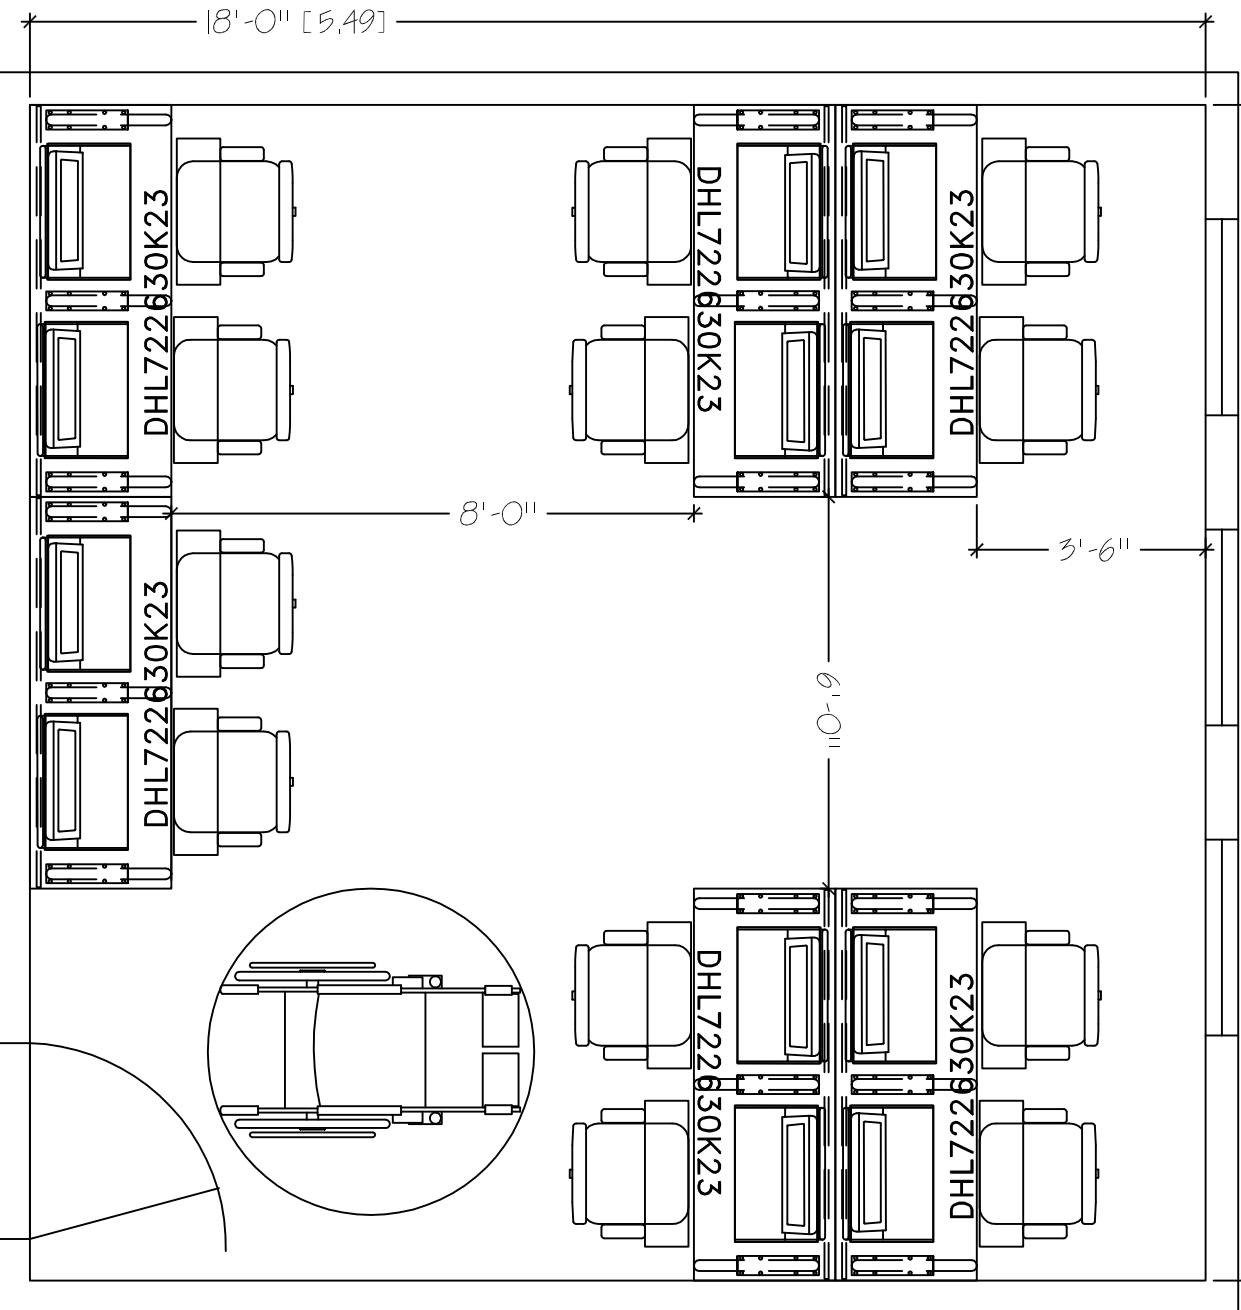

18'-0" [5,49]

18'-0" [5,49]

DHL722630K23

DHL722630K23

DHL722630K23

DHL722630K23

DHL722630K23

DHL722630K23

DHL722630K23

3'-6"

8'-0"

6'-0"

HORIZON LINE FK23  
 18'X18'  
 SEAT COUNT: 12

SMARTdesks  
 514F Progress Drive  
 Linthicum, MD 21090  
 800.770.7042  
 www.smartdesks.com

Property of CRT Supply, Inc. Not to be duplicated.  
 All ideas, plans or arrangements indicated in this drawing  
 are copyrighted and owned by CRT Supply, Inc. and shall not  
 be reproduced, used or disclosed to any person or firm or  
 corporation without written permission of CRT Supply, Inc.