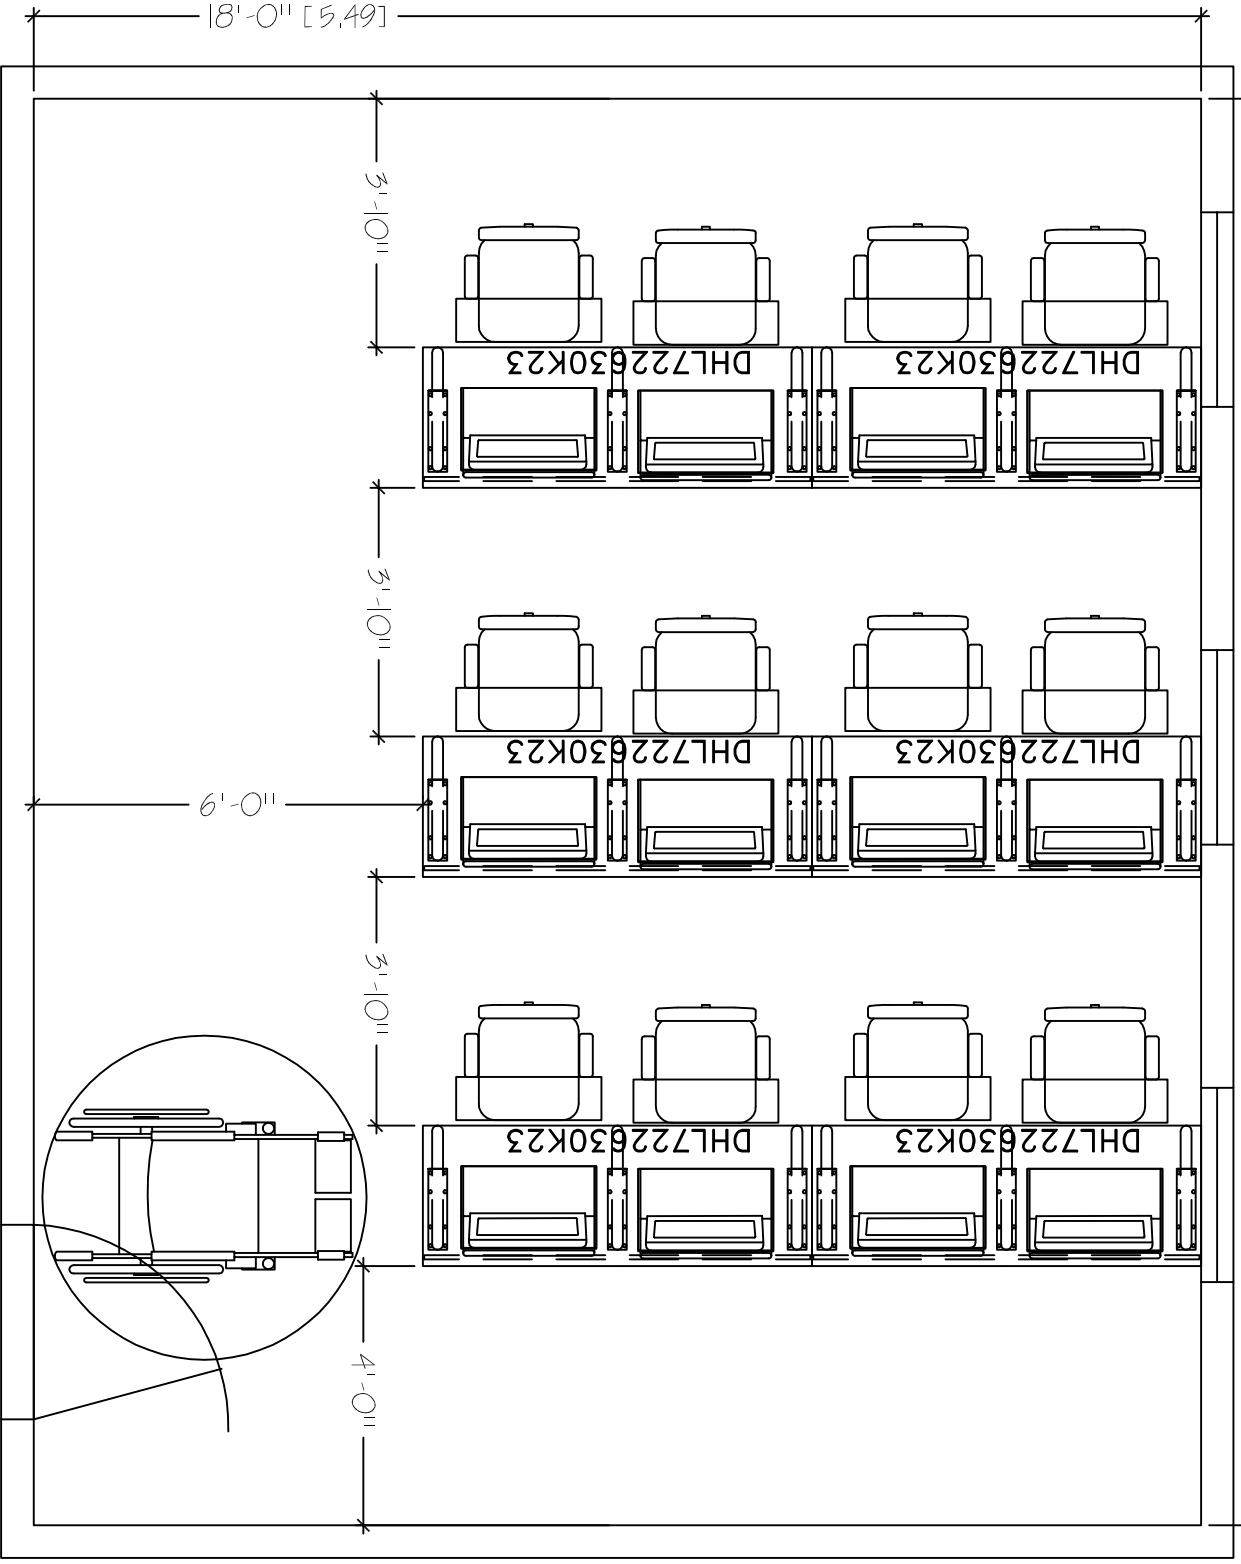

22'-0" [6.71]

18'-0" [5.49]

3'-10"

3'-10"

11'-9"

3'-10"

4'-0"

HORIZON LINE FK23
 18'X22'
 SEAT COUNT: 12