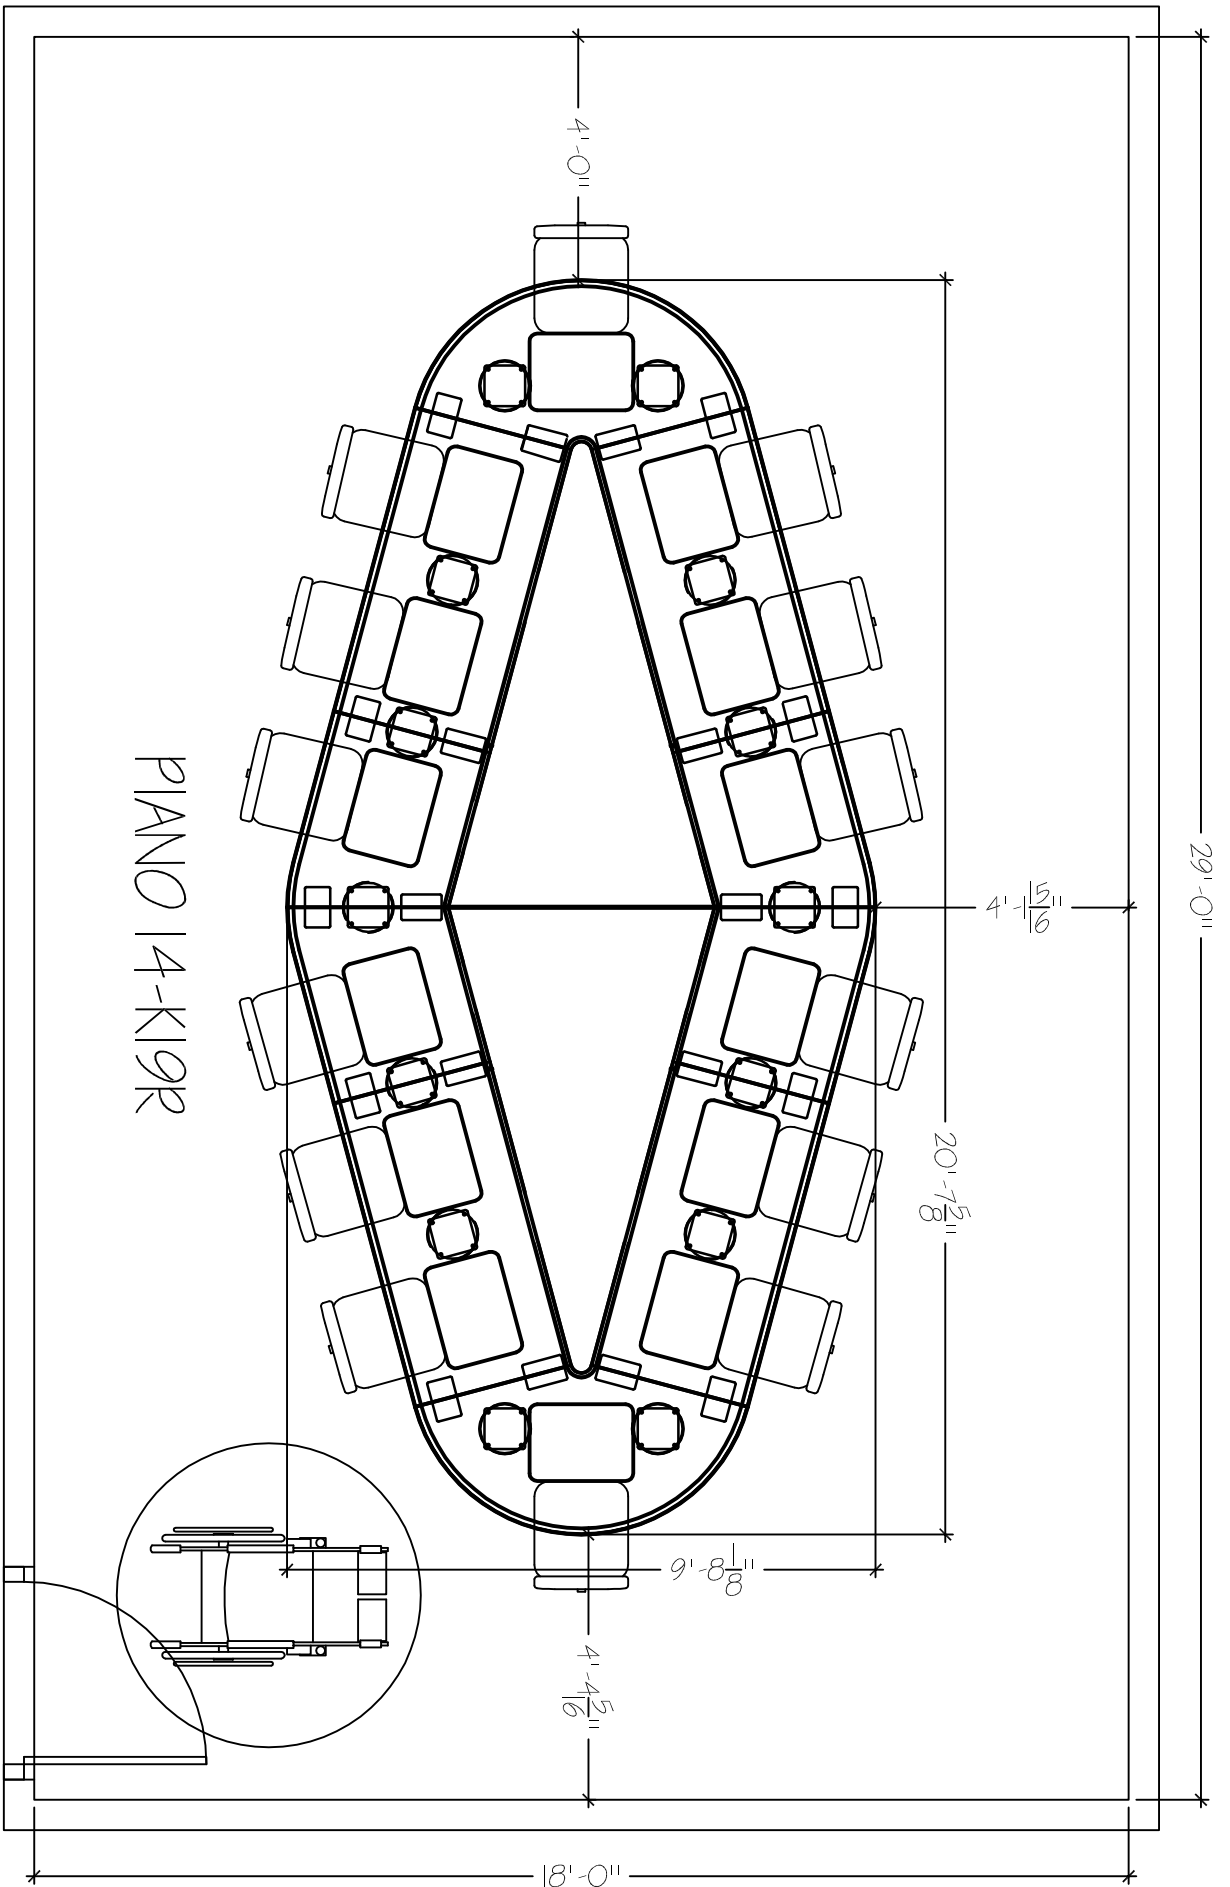

PANO TABLE 14-K19R
 18'X29'
 TABLE COUNT: 1

PANO 14-K19R

SMARTdesks
 514F Progress Drive
 Linthicum, MD 21090
 800.770.7042
 www.smartdesks.com

Property of CBT Supply, Inc. Not to be duplicated.
 All ideas, plans or arrangements indicated in this drawing
 are copyrighted and owned by CBT Supply, Inc. and shall not
 be reproduced, used or disclosed to any person or firm or
 corporation without written permission of CBT Supply, Inc.

SMARTdesks®
 DESIGN CENTER