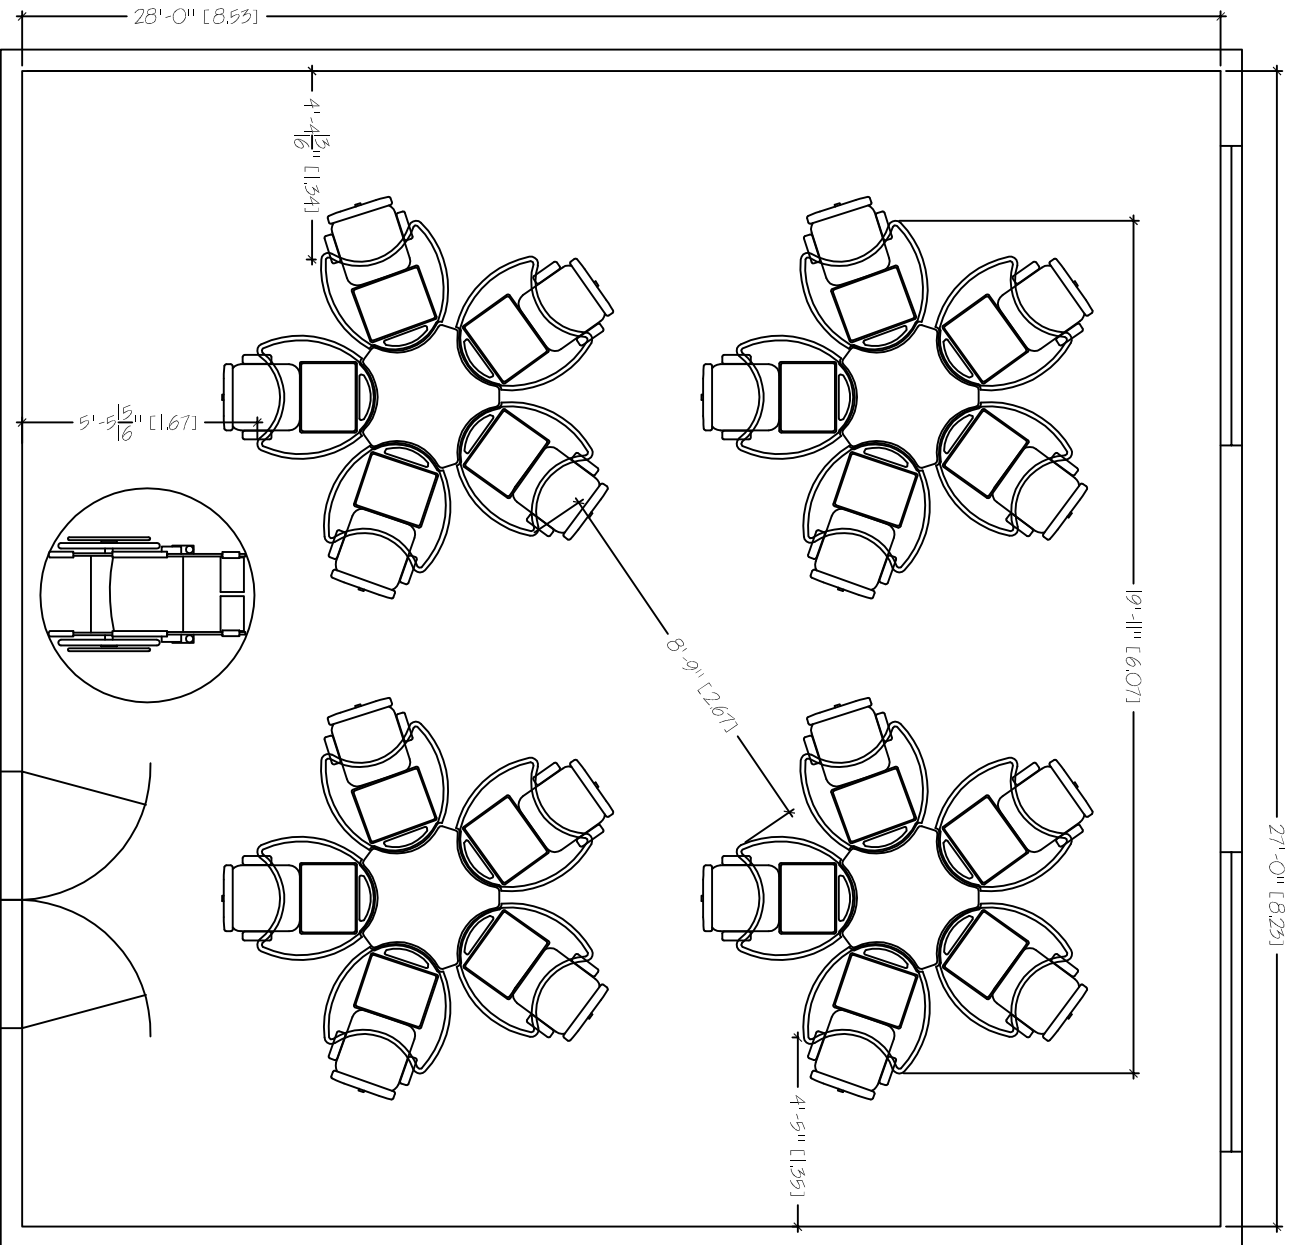

QUARK TABLES  
 28'X27'  
 TABLE COUNT: 20

SMARTdesks  
 514F Progress Drive  
 Linthicum, MD 21090  
 800.770.7042  
 www.smartdesks.com

Property of CBT Supply, Inc. Not to be duplicated.  
 All ideas, plans or arrangements indicated in this drawing  
 are copyrighted and owned by CBT Supply, Inc. and shall not  
 be reproduced, used or disclosed to any person or firm or  
 corporation without written permission of CBT Supply, Inc.

**SMARTdesks**  
 DESIGN CENTER