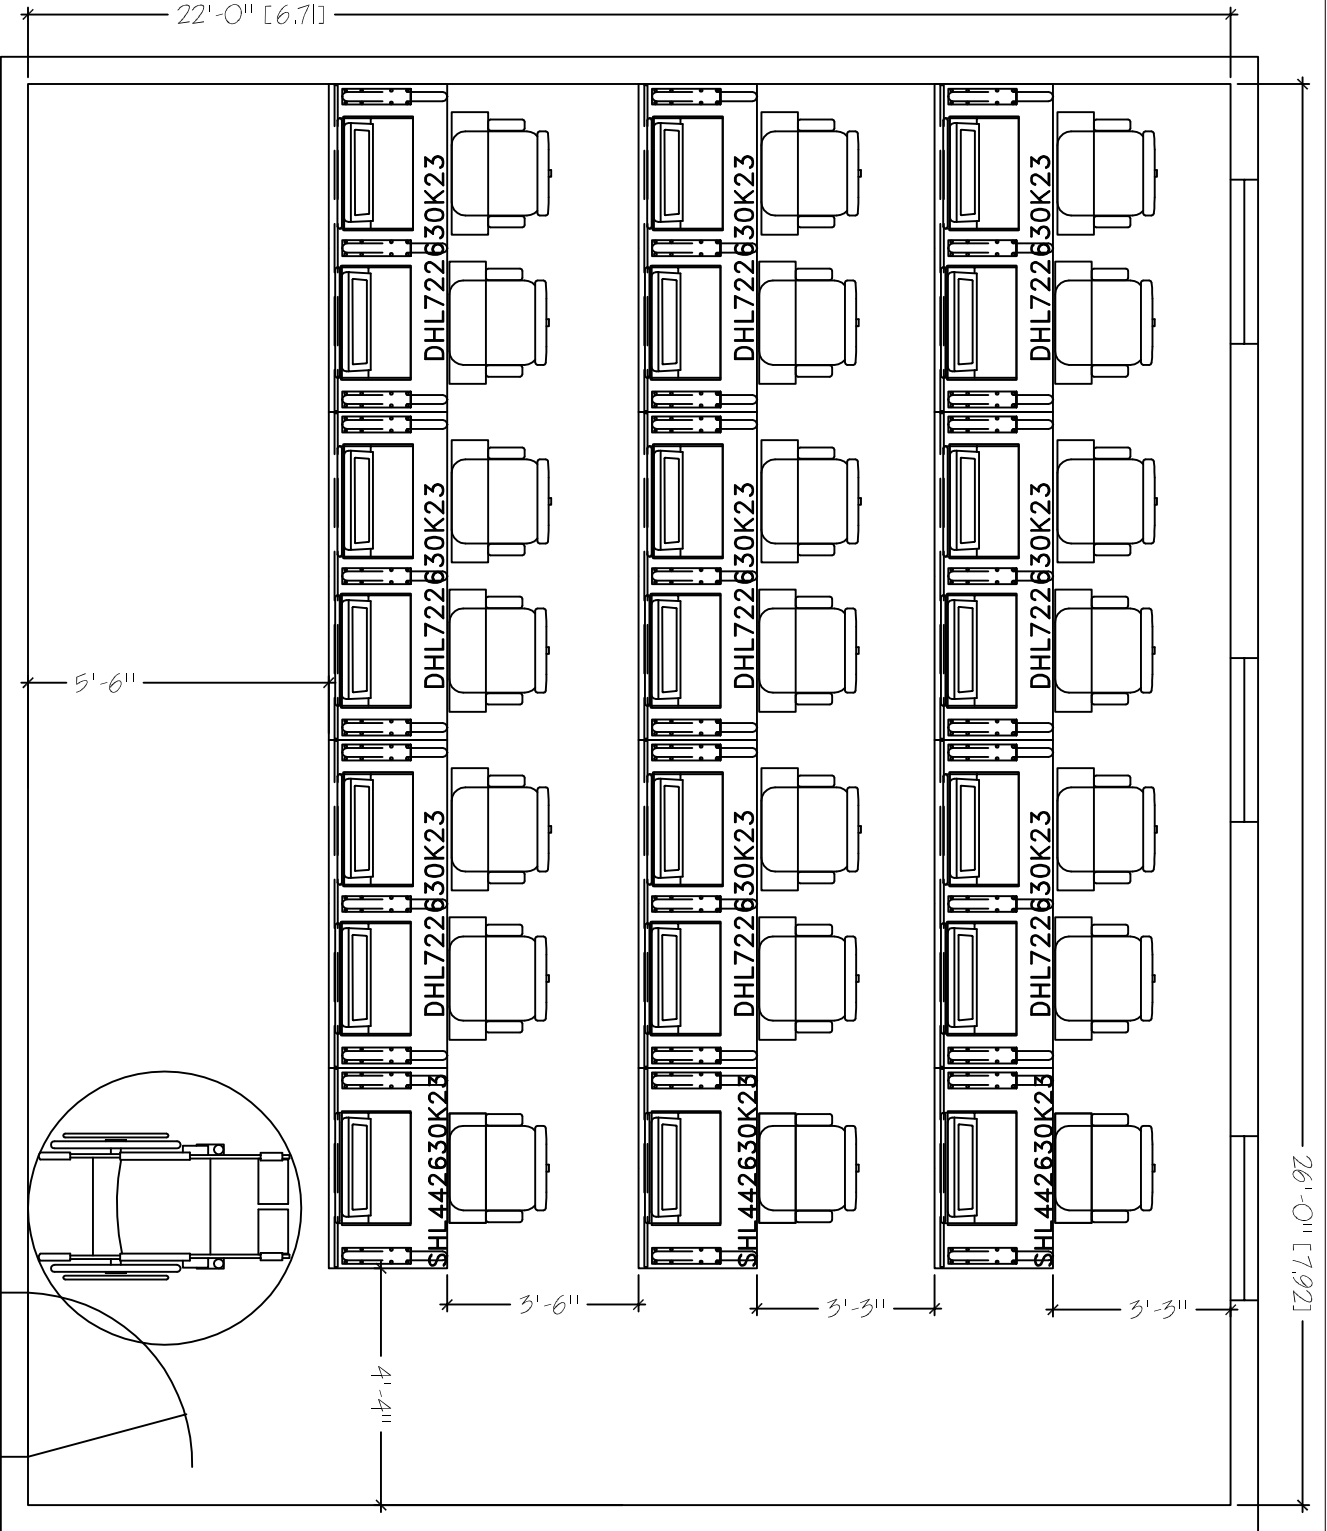

26'-0" [7,922]

HORIZON LINE FK23  
 22'X26'  
 SEAT COUNT: 21

SMARTdesks  
 514F Progress Drive  
 Linthicum, MD 21090  
 800.770.7042  
 www.smartdesks.com

Property of CRT Supply, Inc. Not to be duplicated.  
 All ideas, plans or arrangements indicated in this drawing  
 are copyrighted and owned by CRT Supply, Inc. and shall not  
 be reproduced, used or disclosed to any person or firm or  
 corporation without written permission of CRT Supply, Inc.

**SMARTdesks**  
 DESIGN CENTER