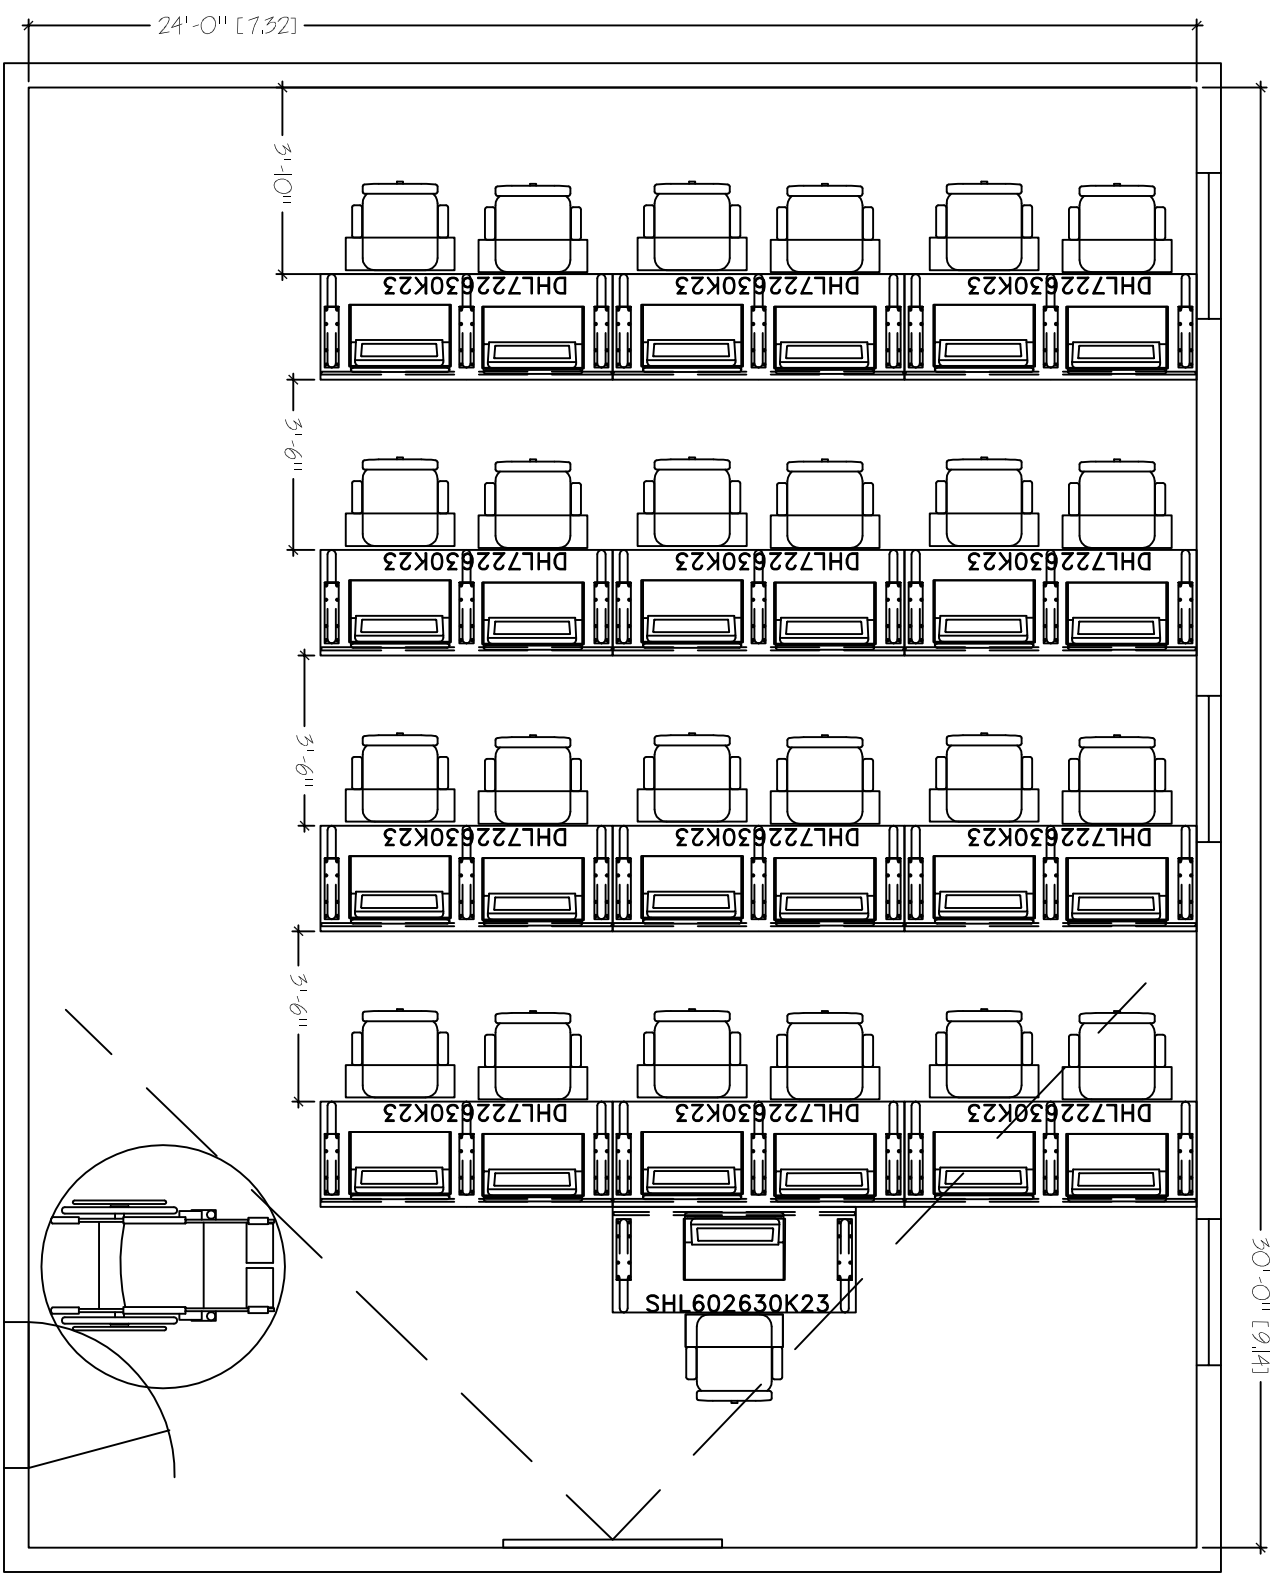

HORIZON LINE FK23
 24'X30'
 SEAT COUNT: 25

SMARTdesks
 514F Progress Drive
 Luthlum, MD 21090
 800.770.7042
 www.smartdesks.com

Property of CBT Supply, Inc. Not to be duplicated.
 All ideas, plans or arrangements indicated in this drawing
 are copyrighted and owned by CBT Supply, Inc. and shall not
 be reproduced, used or disclosed to any person or firm or
 corporation without written permission of CBT Supply, Inc.

SMARTdesks®

DESIGN CENTER