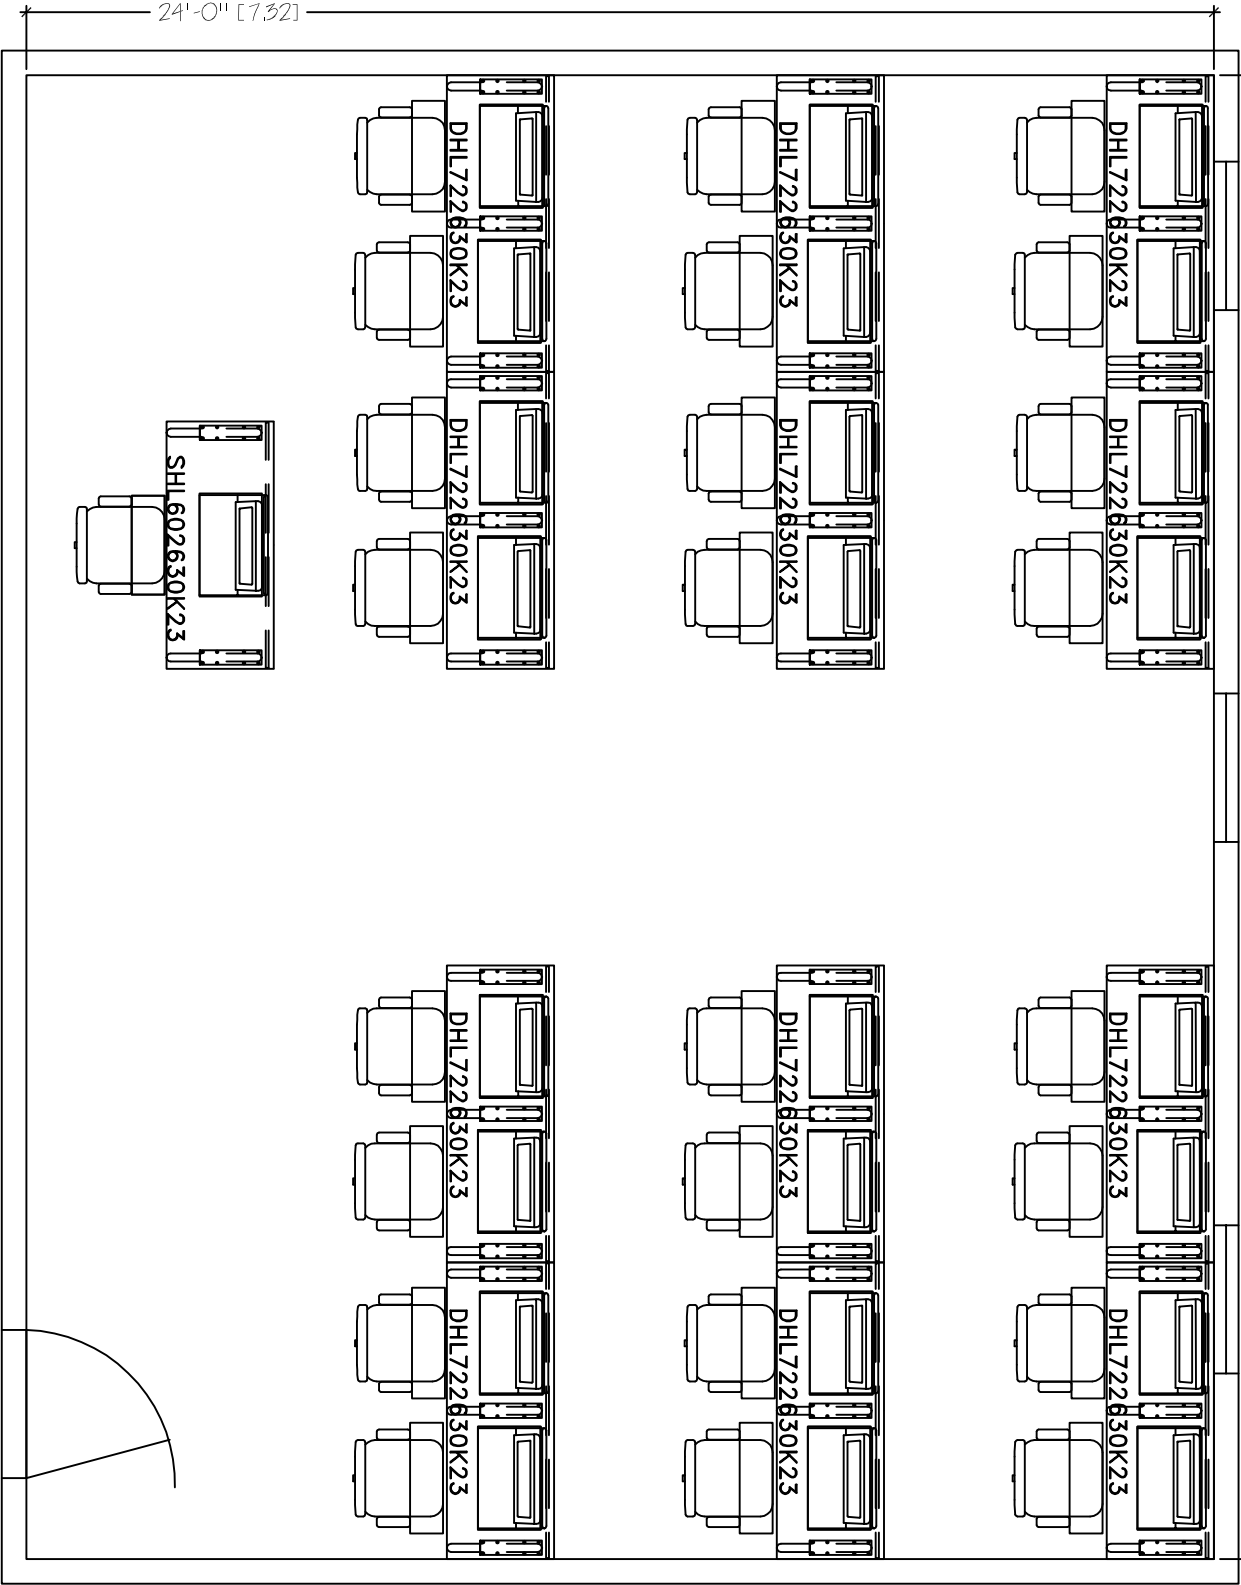

30'-0" [9.14]

HORIZON LINE FK23
 24'X30'
 SEAT COUNT: 25

SMARTdesks
 514F Progress Drive
 Luthlum, MD 21090
 800.770.7042
 www.smartdesks.com

Property of CBT Supply, Inc. Not to be duplicated.
 All ideas, plans or arrangements indicated in this drawing
 are copyrighted and owned by CBT Supply, Inc. and shall not
 be reproduced, used or disclosed to any person or firm or
 corporation without written permission of CBT Supply, Inc.