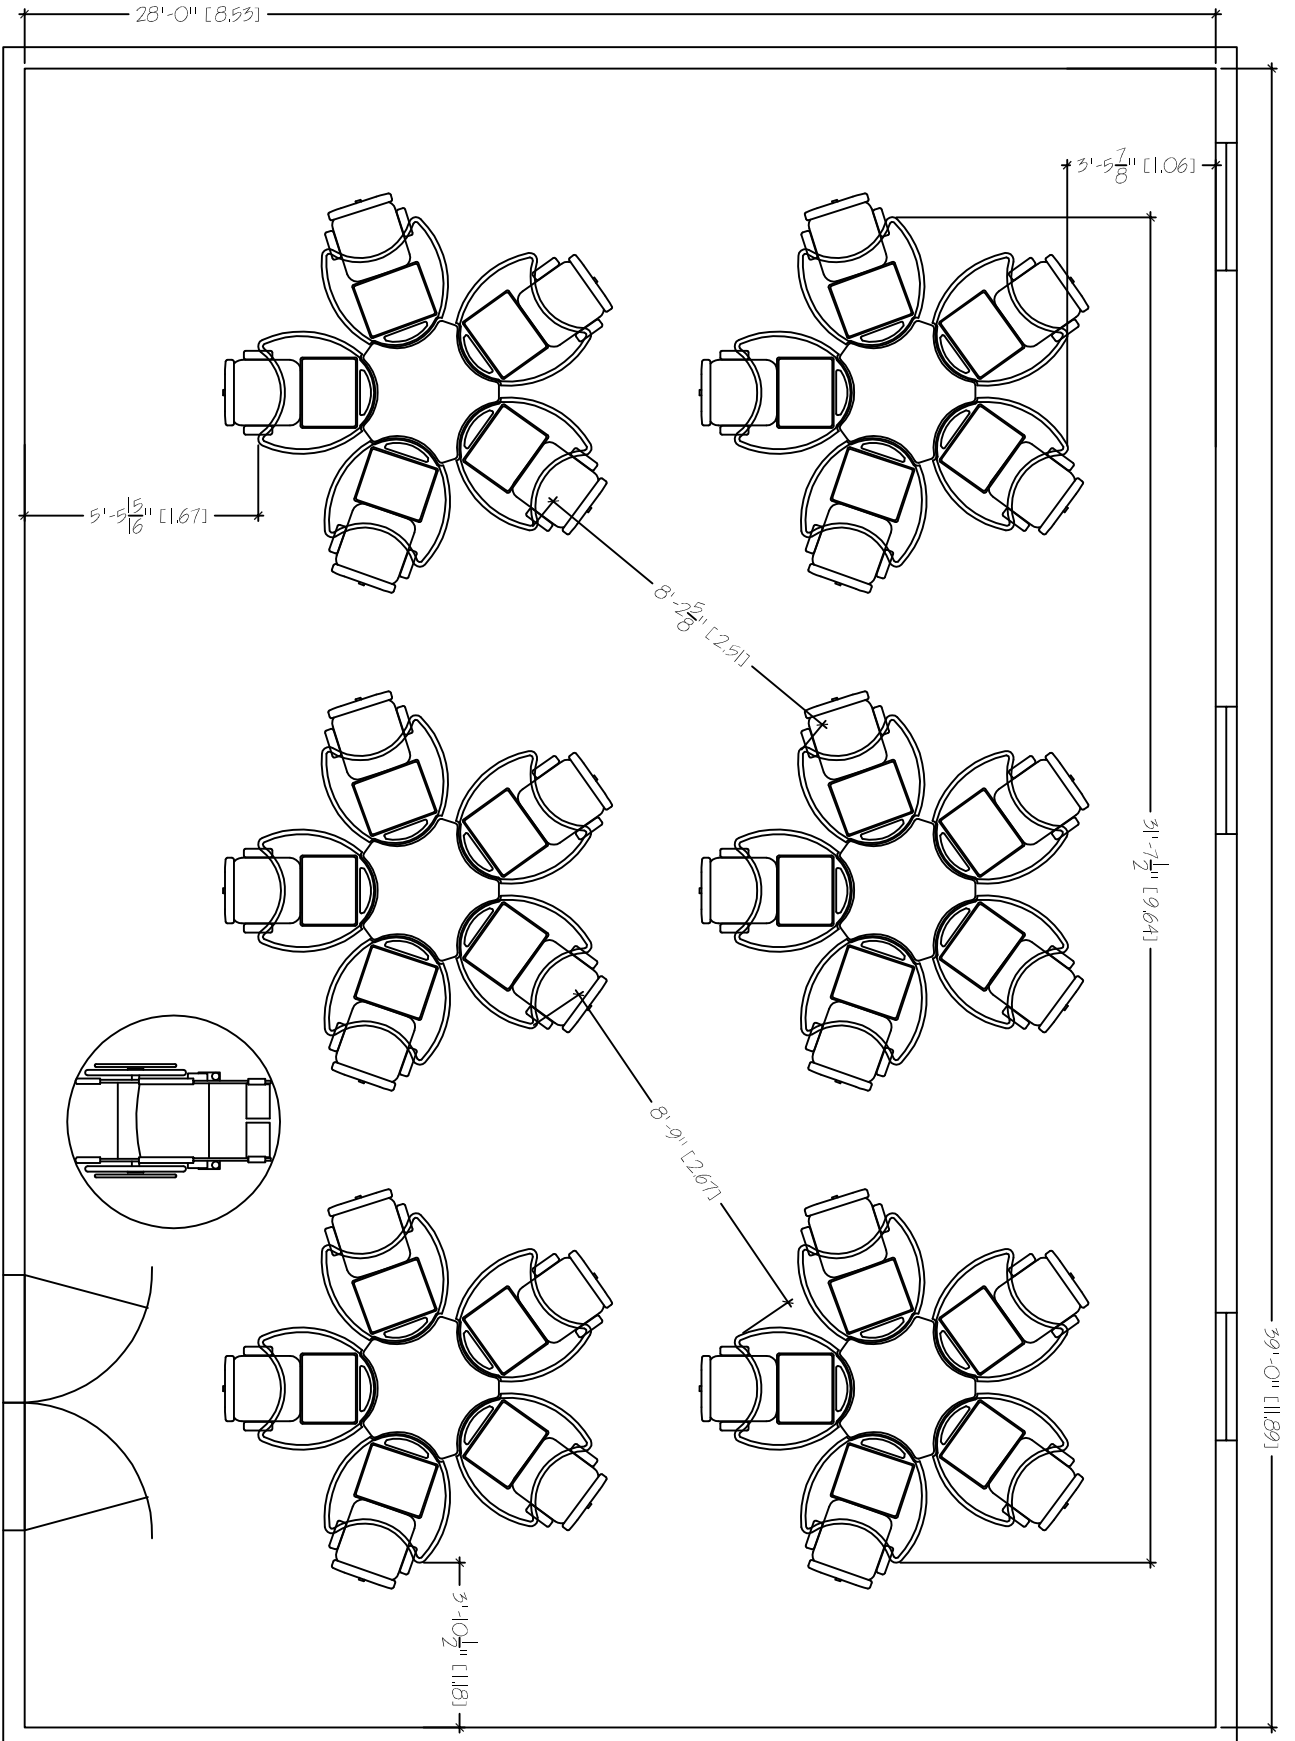

QUARK TABLES
 28'X39'
 TABLE COUNT: 30

SMARTdesks
 514F Progress Drive
 Luthlum, MD 21090
 800.770.7042
 www.smartdesks.com

Property of CRT Supply, Inc. Not to be duplicated.
 All ideas, plans or arrangements indicated in this drawing
 are copyrighted and owned by CRT Supply, Inc. and shall not
 be reproduced, used or disclosed to any person or firm or
 corporation without written permission of CRT Supply, Inc.

SMARTdesks
 DESIGN CENTER