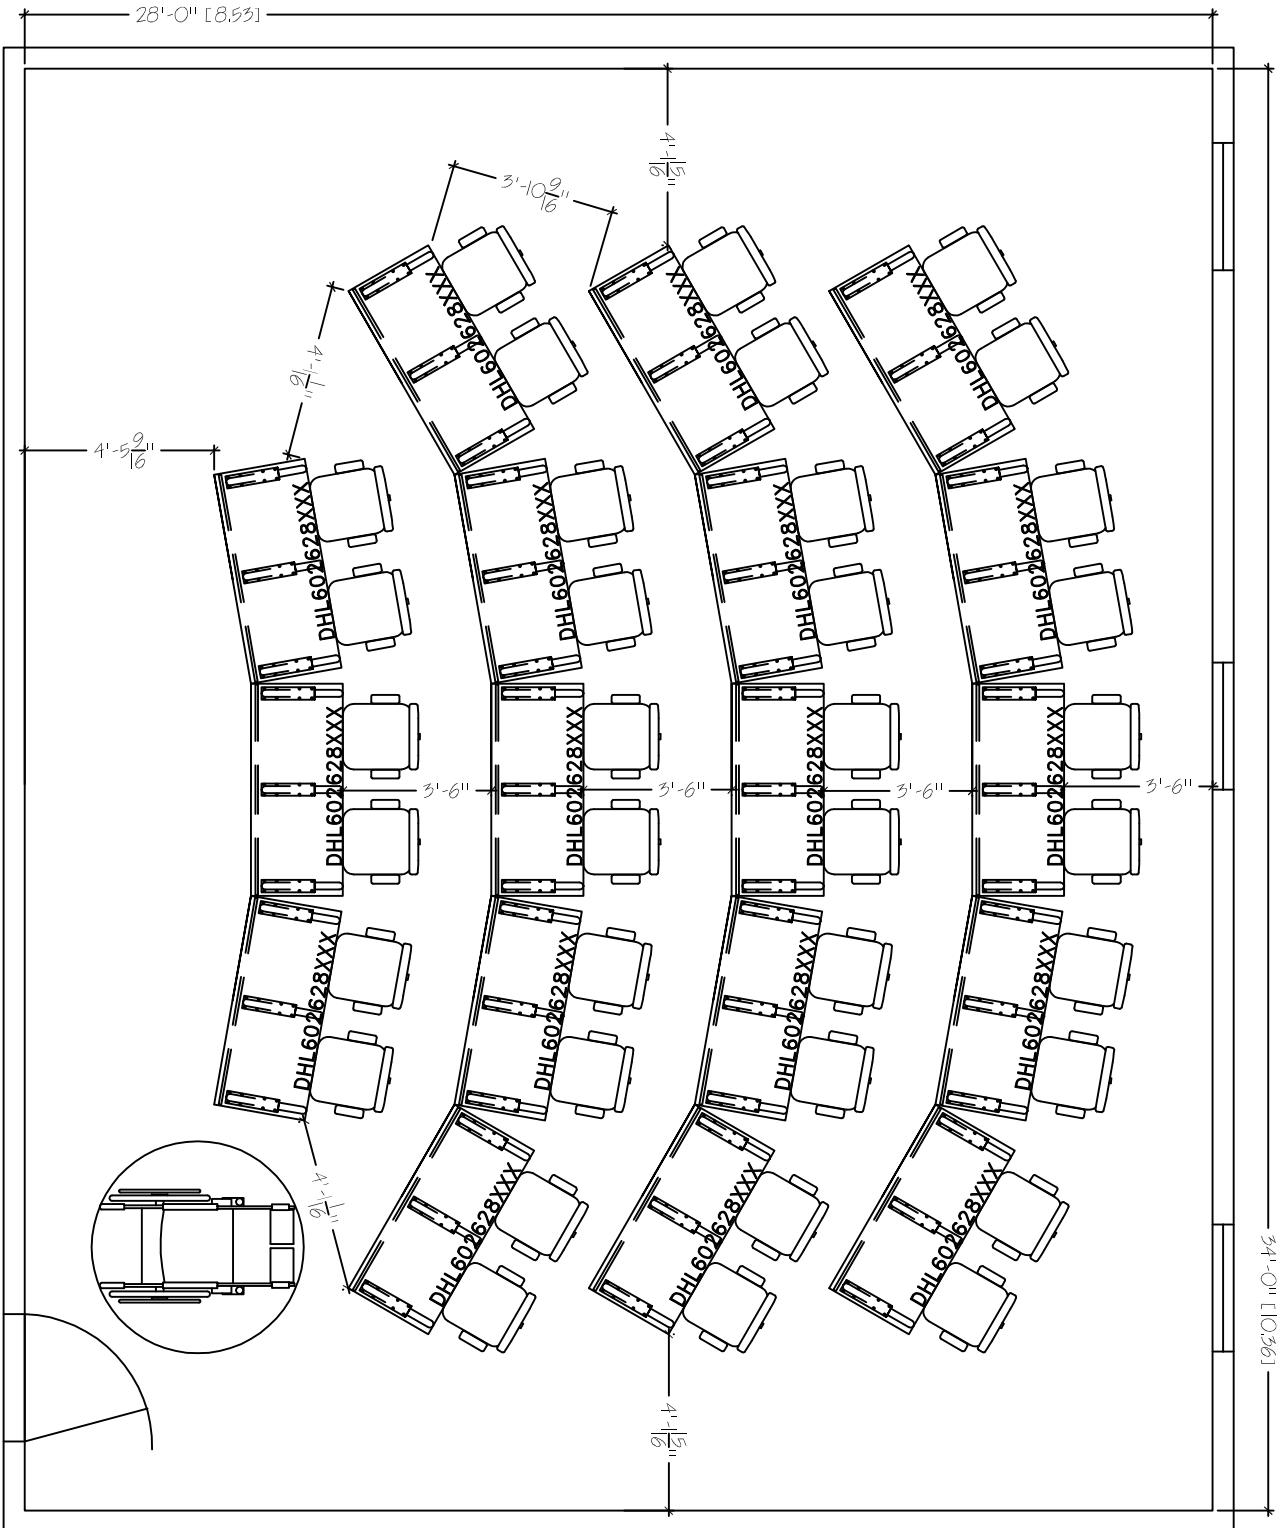

34'-0" [10.361]

28'-0" [8.531]

4'-1 1/2" [1.367]

3'-10 9/16" [1.181]

4'-1 1/16" [1.306]

4'-5 9/16" [1.406]

3'-6" [1.091]

3'-6" [1.091]

3'-6" [1.091]

3'-6" [1.091]

4'-1 1/16" [1.306]

4'-1 1/2" [1.367]

HORIZON LINE
 28'X34'
 SEAT COUNT: 36

SMARTdesks
 514F Progress Drive
 Luthlum, MD 21090
 800.770.7042
 www.smartdesks.com

Property of CRT Supply, Inc. Not to be duplicated.
 All ideas, plans or arrangements indicated in this drawing
 are copyrighted and owned by CRT Supply, Inc. and shall not
 be reproduced, used or disclosed to any person or firm or
 corporation without written permission of CRT Supply, Inc.

SMARTdesks
 DESIGN CENTER