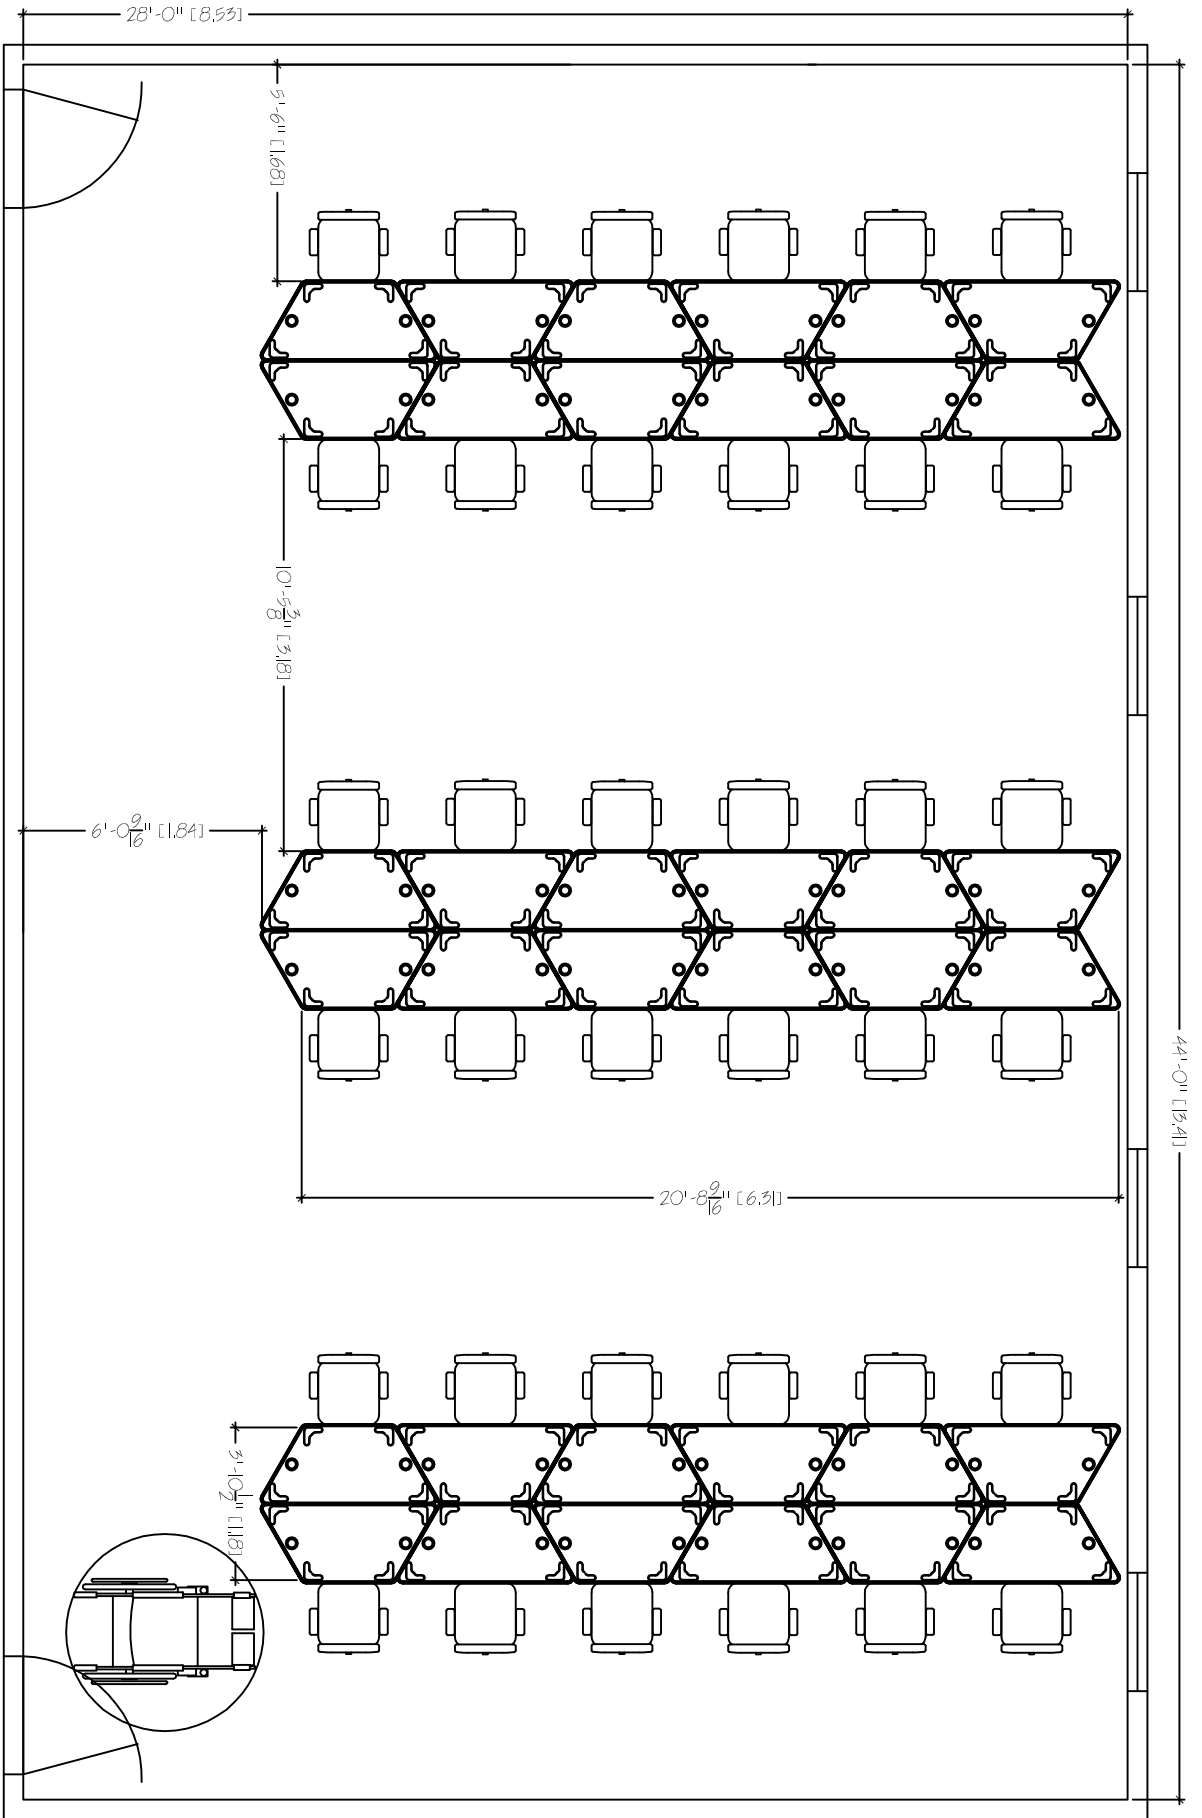

TRAPEZA  
 28'X44'  
 TABLE COUNT: 36

SMARTdesks  
 514F Progress Drive  
 Linthicum, MD 21090  
 800.770.7042  
 www.smartdesks.com

Property of CBT Supply, Inc. Not to be duplicated.  
 All ideas, plans or arrangements indicated in this drawing  
 are copyrighted and owned by CBT Supply, Inc. and shall not  
 be reproduced, used or disclosed to any person or firm or  
 corporation without written permission of CBT Supply, Inc.