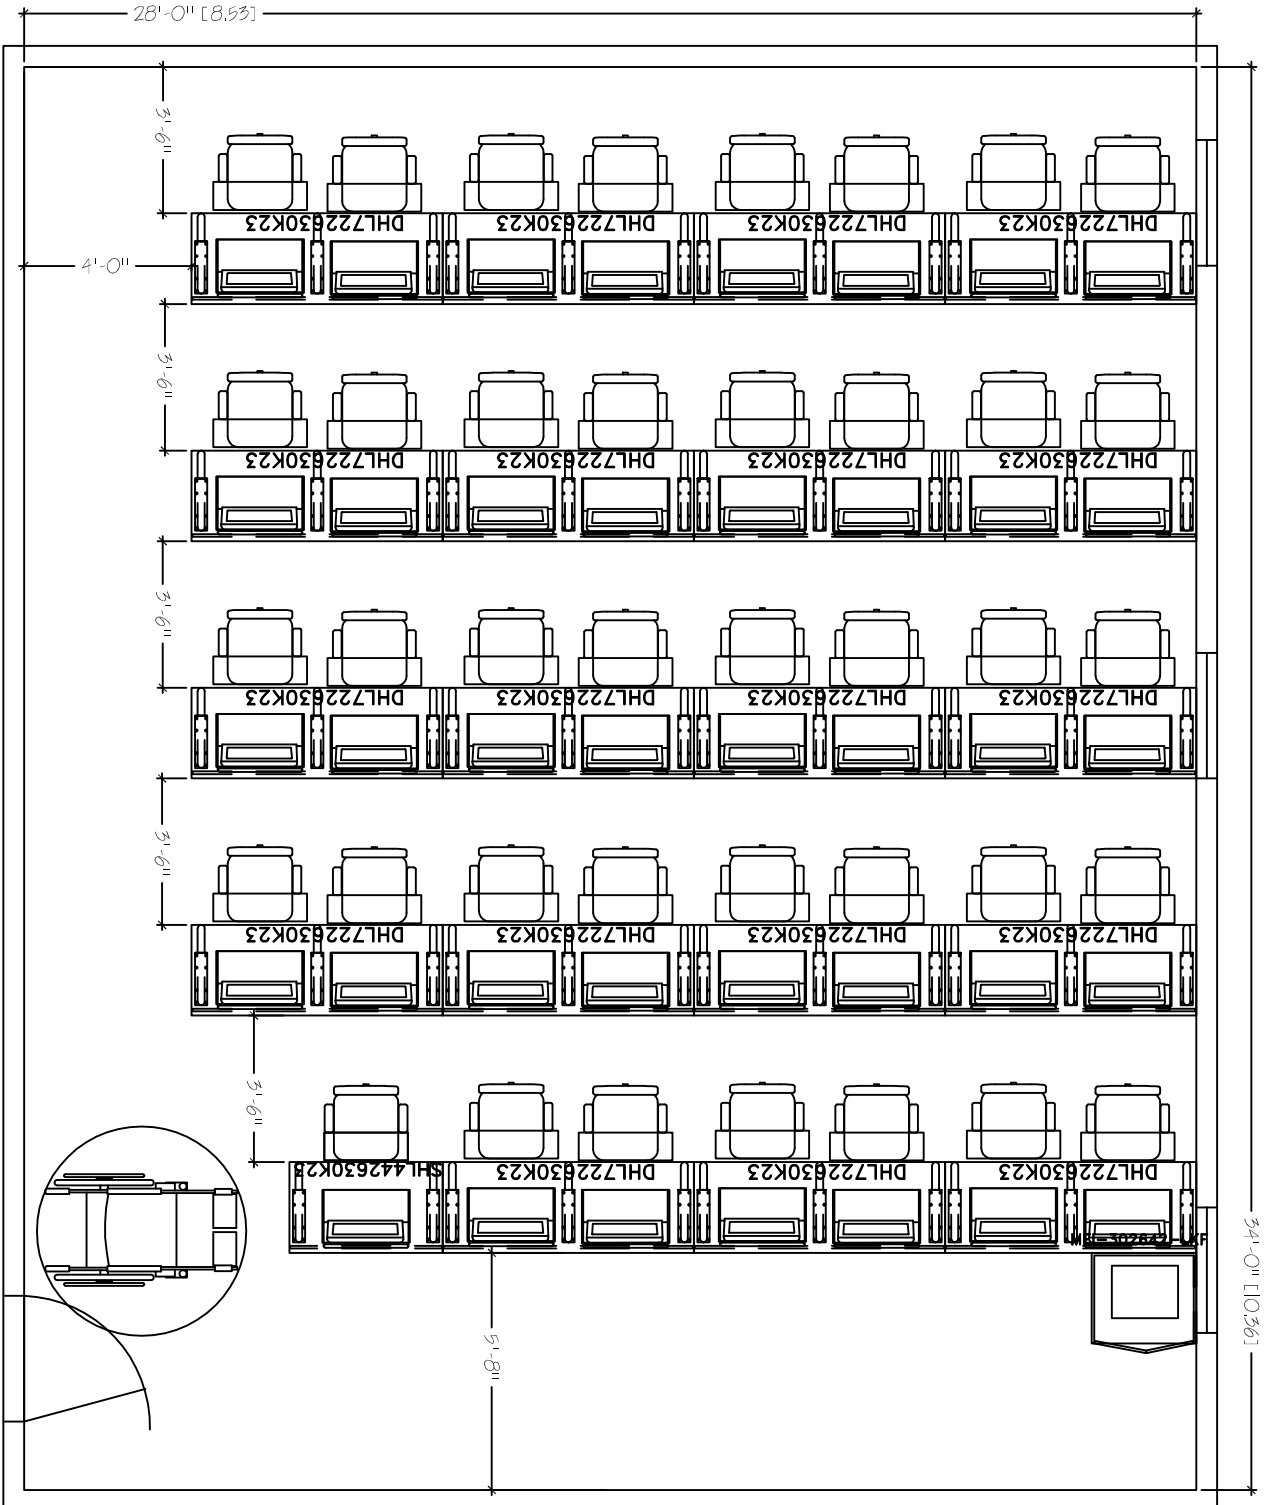

HORIZON LINE FK23  
 28'X34'  
 SEAT COUNT: 39

SMARTdesks  
 514F Progress Drive  
 Linthicum, MD 21090  
 800.770.7042  
 www.smartdesks.com

Property of CRT Supply, Inc. Not to be duplicated.  
 All ideas, plans or arrangements indicated in this drawing  
 are copyrighted and owned by CRT Supply, Inc. and shall not  
 be reproduced, used or disclosed to any person or firm or  
 corporation without written permission of CRT Supply, Inc.

**SMARTdesks®**  
 DESIGN CENTER