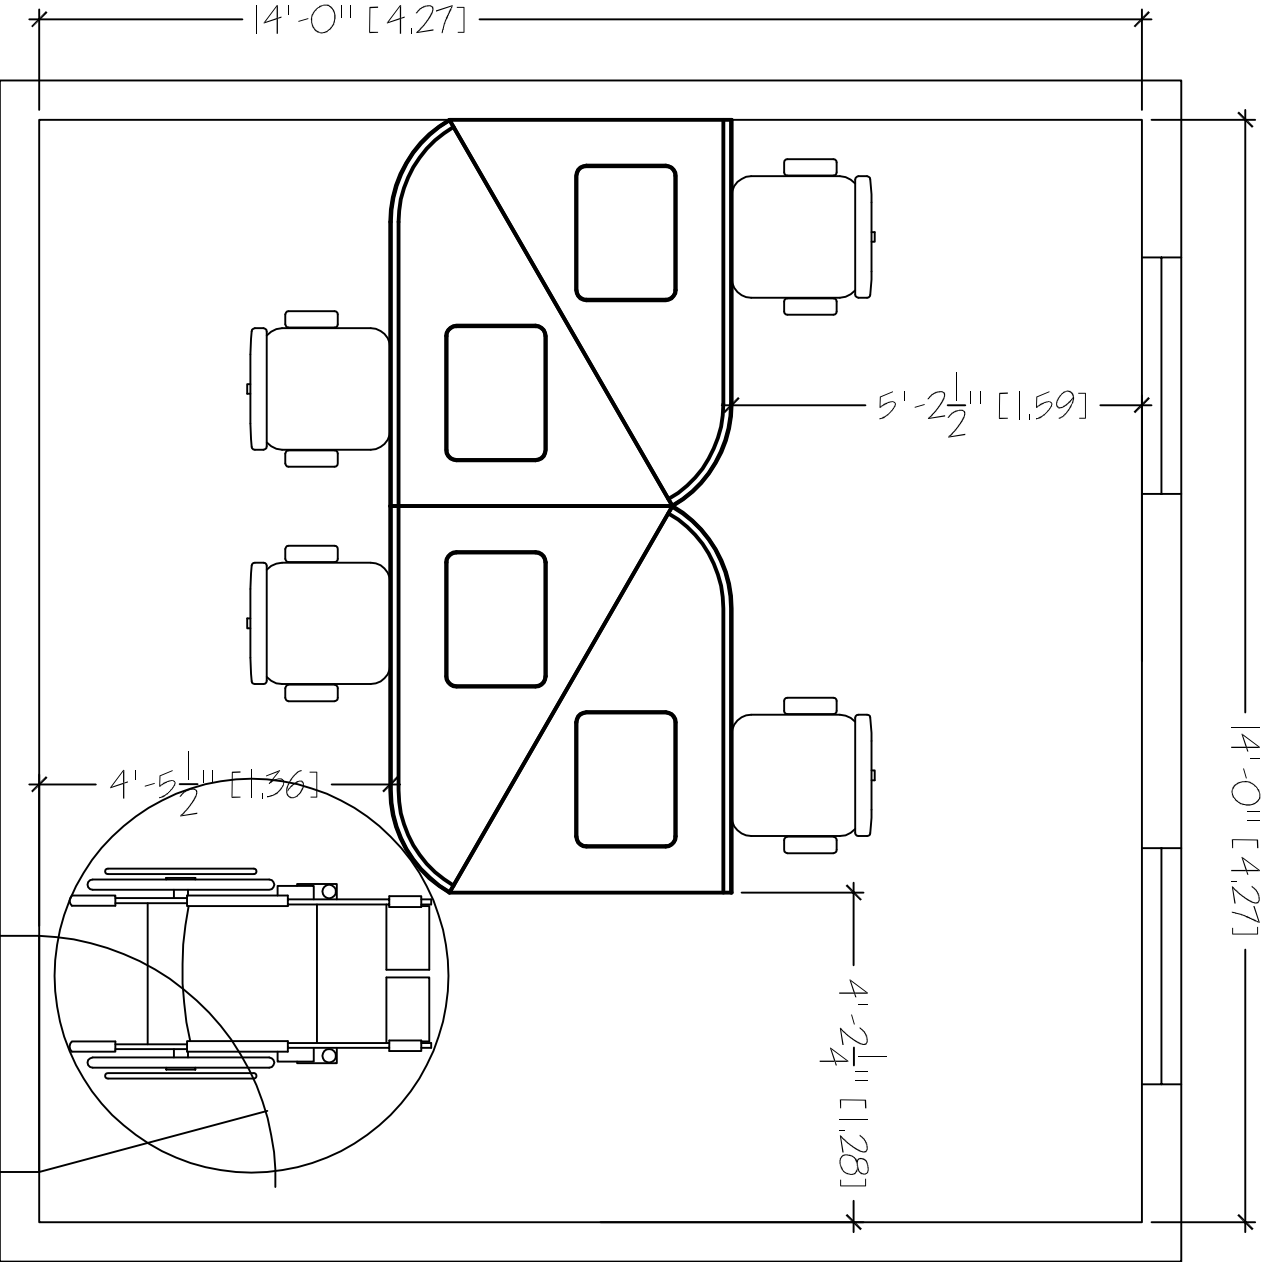

14'-0" [4,27]

EXCHANGE TABLES

14'X4'

SEAT COUNT: 4

SMARTdesks
514F Progress Drive
Linthicum, MD 21090
800.770.7042
www.smartdesks.com

Property of CBT Supply, Inc. Not to be duplicated.
All ideas, plans or arrangements indicated in this drawing
are copyrighted and owned by CBT Supply, Inc. and shall not
be reproduced, used or disclosed to any person or firm or
corporation without written permission of CBT Supply, Inc.

SMARTdesks

DESIGN CENTER