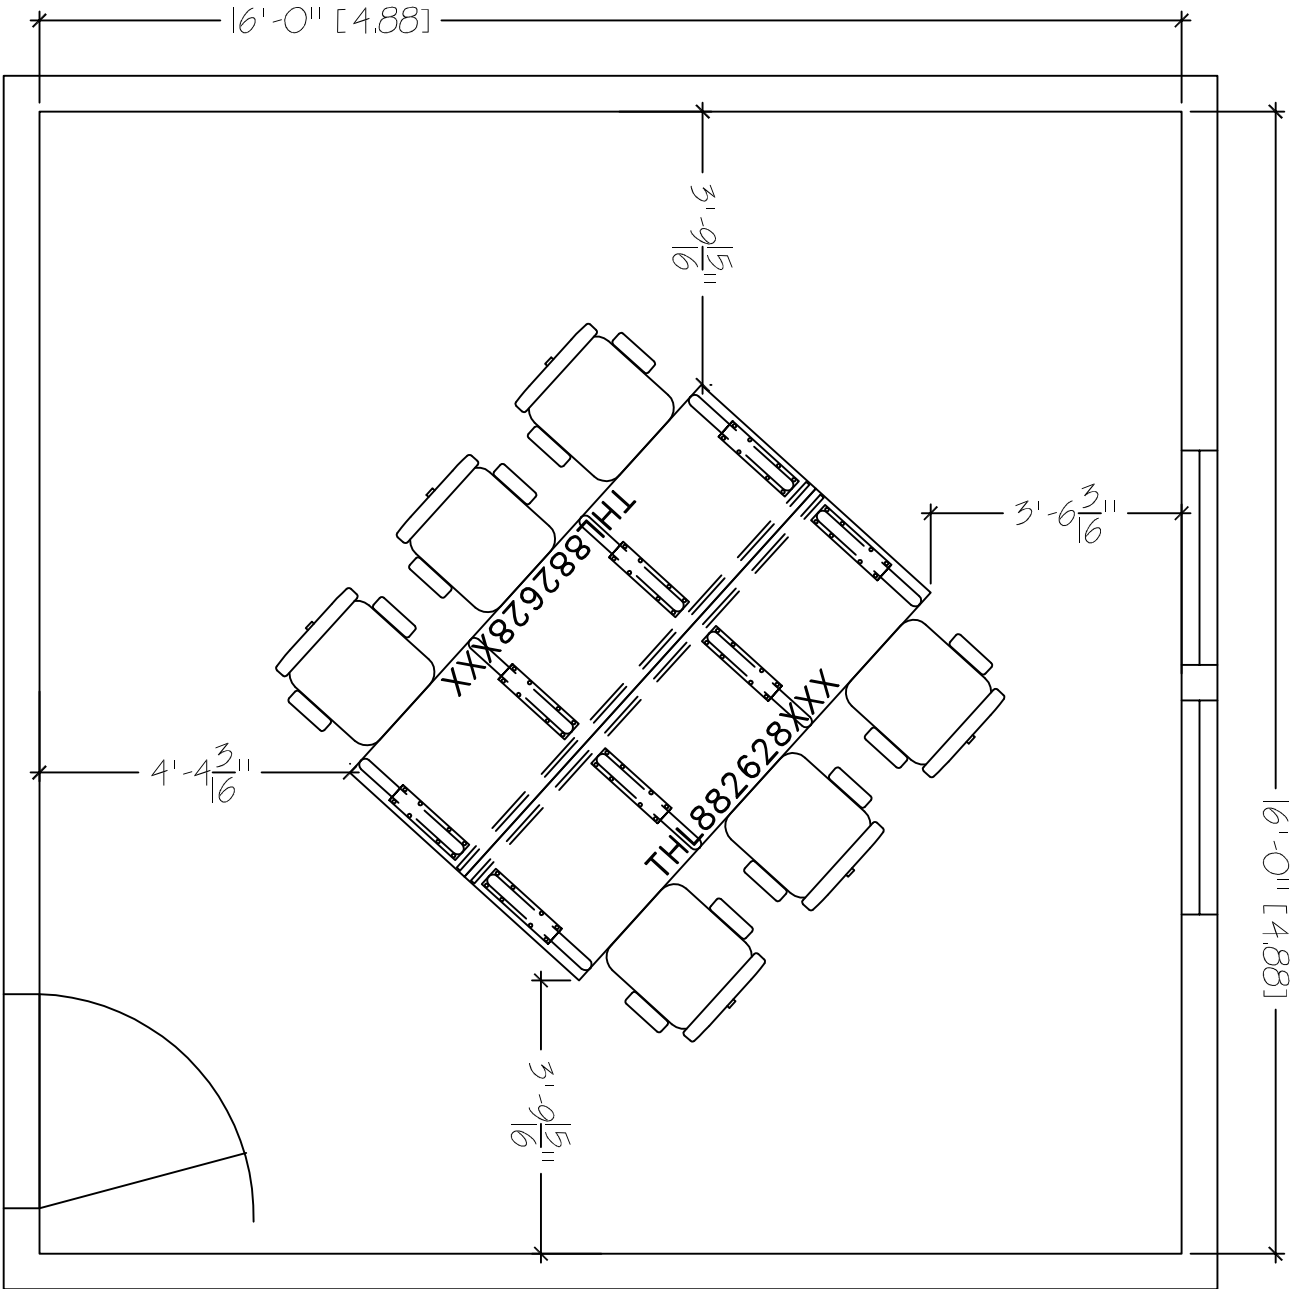

HORIZON LINE
 16' X 16'
 SEAT COUNT: 6

SMARTdesks
 514F Progress Drive
 Luthlum, MD 21090
 800.770.7042
 www.smartdesks.com

Property of CBT Supply, Inc. Not to be duplicated.
 All Ideas, Plans or arrangements indicated in this drawing
 are copyrighted and owned by CBT Supply, Inc. and shall not
 be reproduced, used or disclosed to any person or firm or
 corporation without written permission of CBT Supply, Inc.

DESIGN CENTER