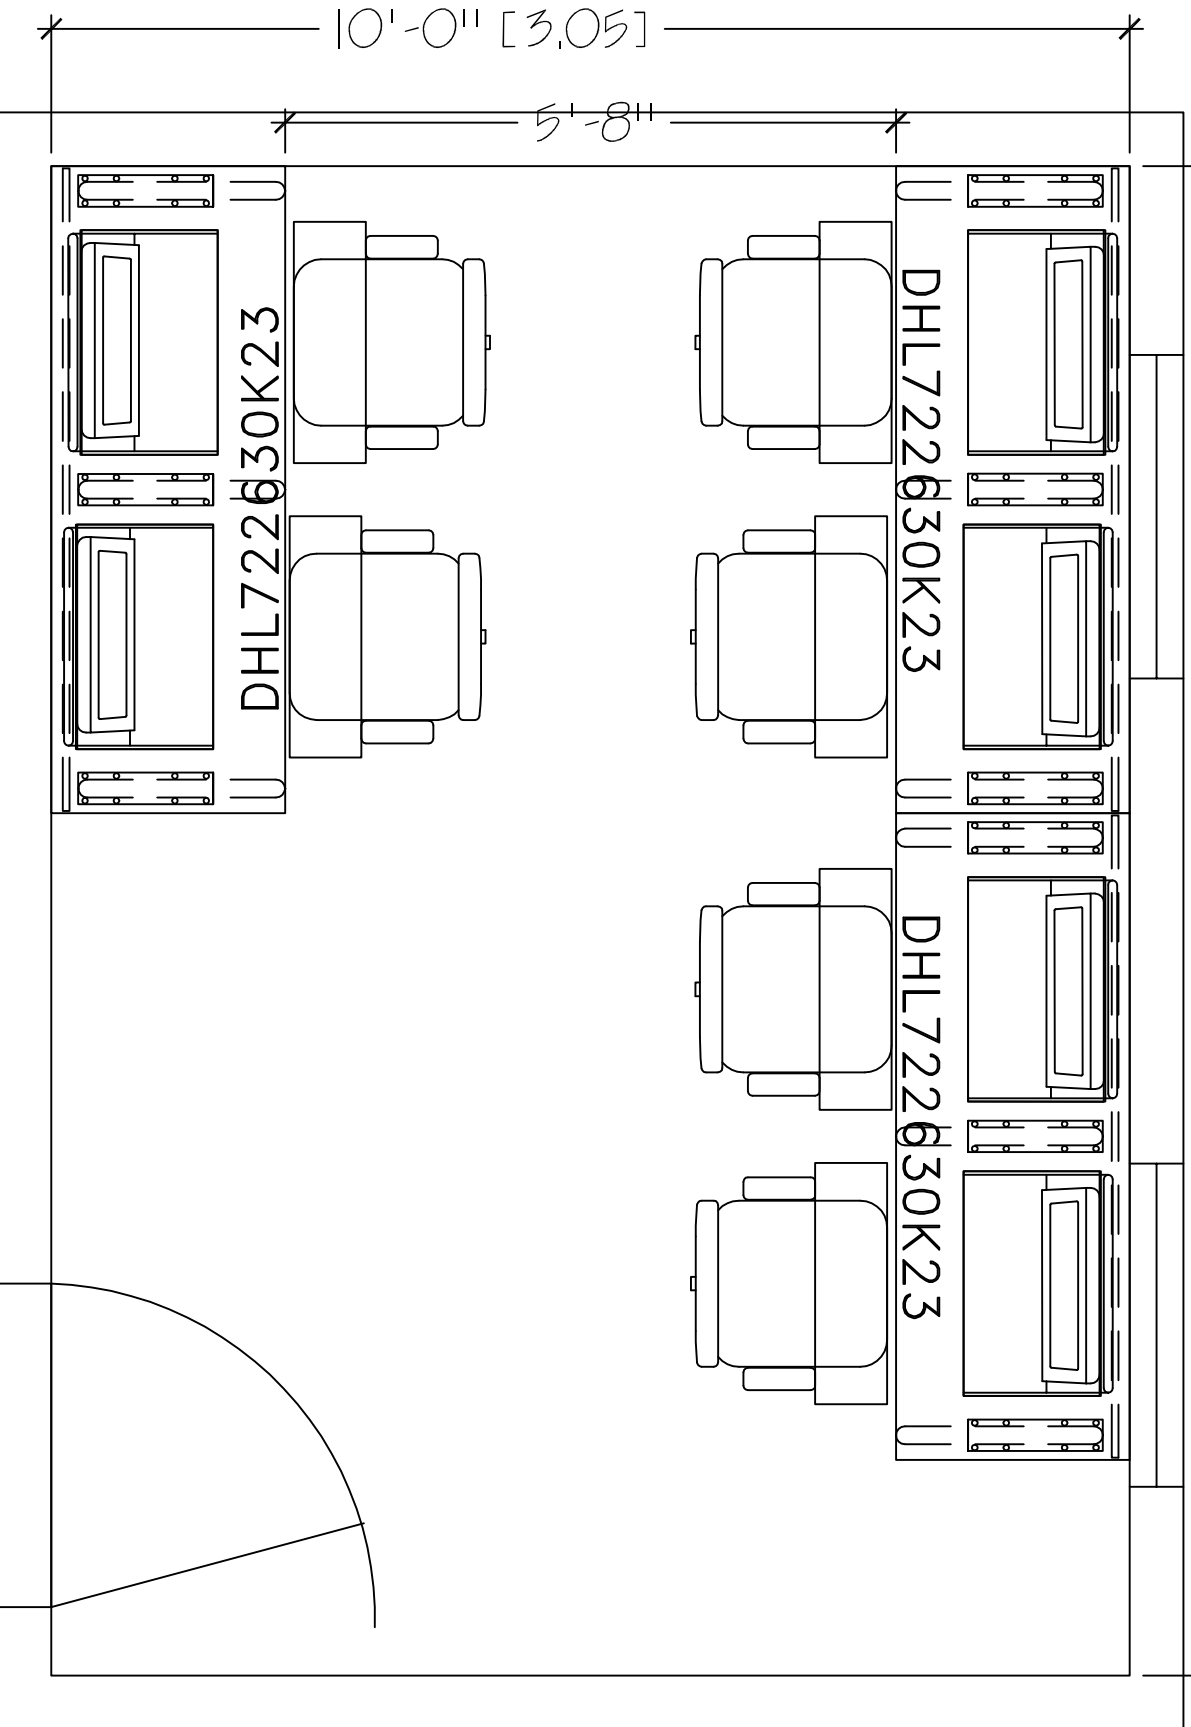

14'-0" [4.27]

HORIZON LINE FK23  
10'X4'  
SEAT COUNT: 6

SMARTdesks  
514F Progress Drive  
Linthicum, MD 21090  
800.770.7042  
www.smartdesks.com

Property of CBT Supply, Inc. Not to be duplicated.  
All ideas, plans or arrangements indicated in this drawing  
are copyrighted and owned by CBT Supply, Inc. and shall not  
be reproduced, used or disclosed to any person or firm or  
corporation without written permission of CBT Supply, Inc.