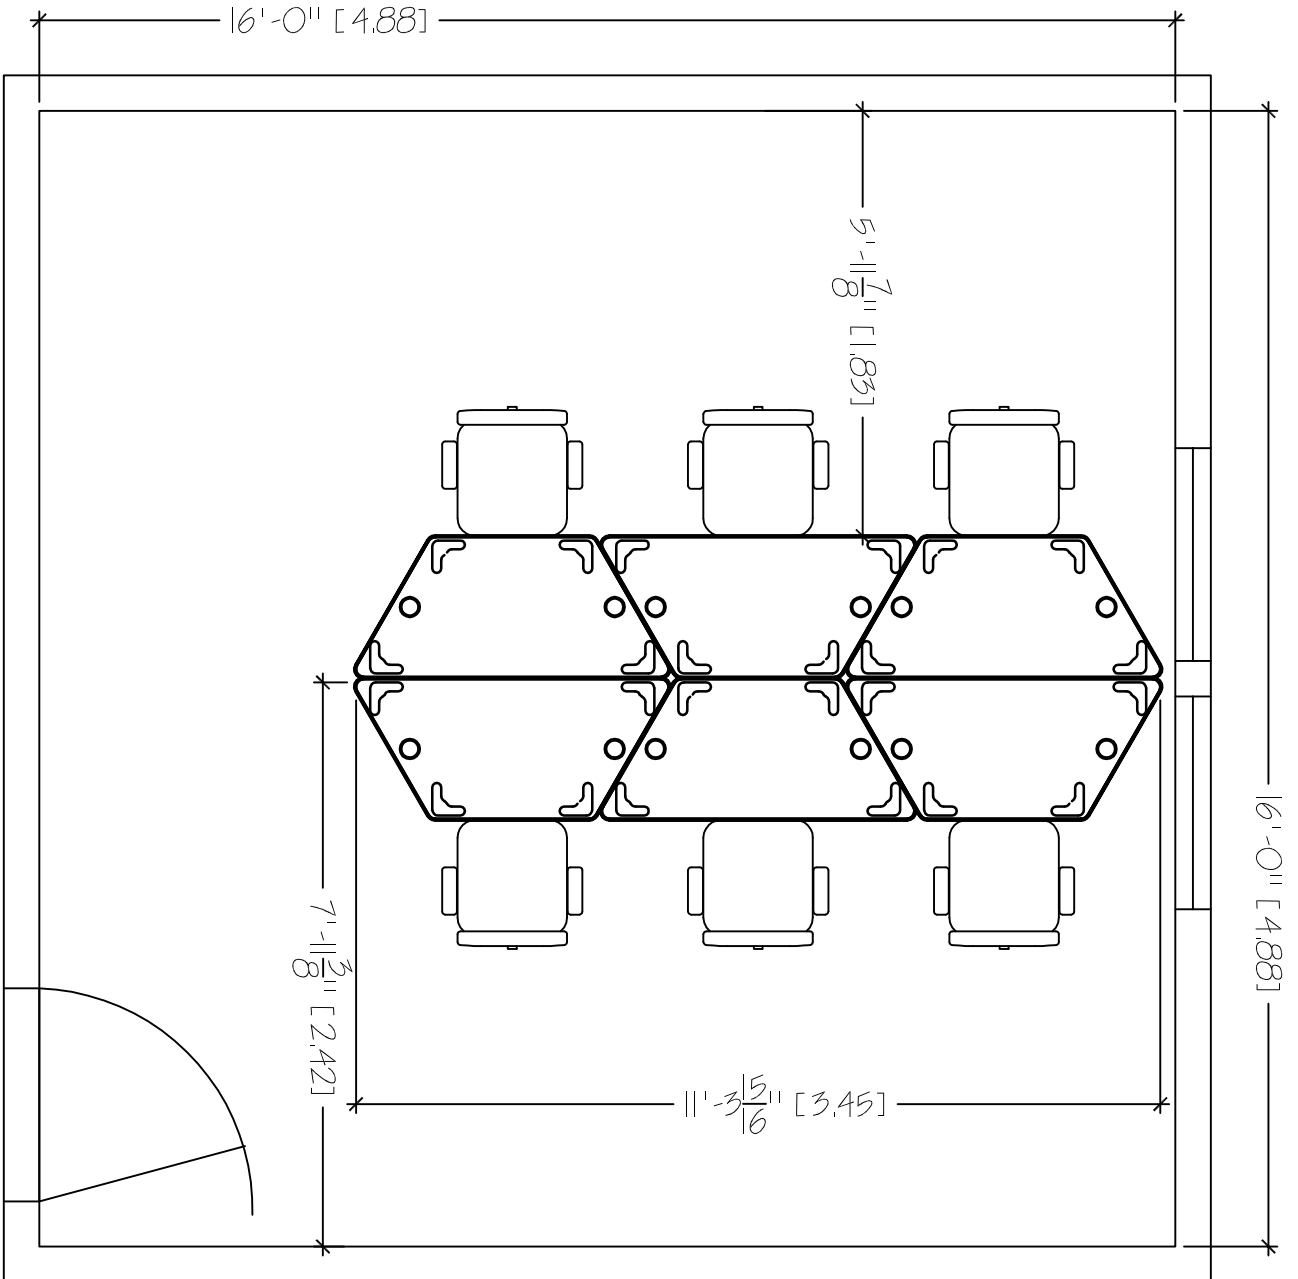

TRAPEZA  
 16'X16'  
 TABLE COUNT: 6

SMARTdesks  
 514F Progress Drive  
 Luthlum, MD 21090  
 800.770.7042  
 www.smartdesks.com

Property of CBT Supply, Inc. Not to be duplicated.  
 All ideas, plans or arrangements indicated in this drawing  
 are copyrighted and owned by CBT Supply, Inc. and shall not  
 be reproduced, used or disclosed to any person or firm or  
 corporation without written permission of CBT Supply, Inc.