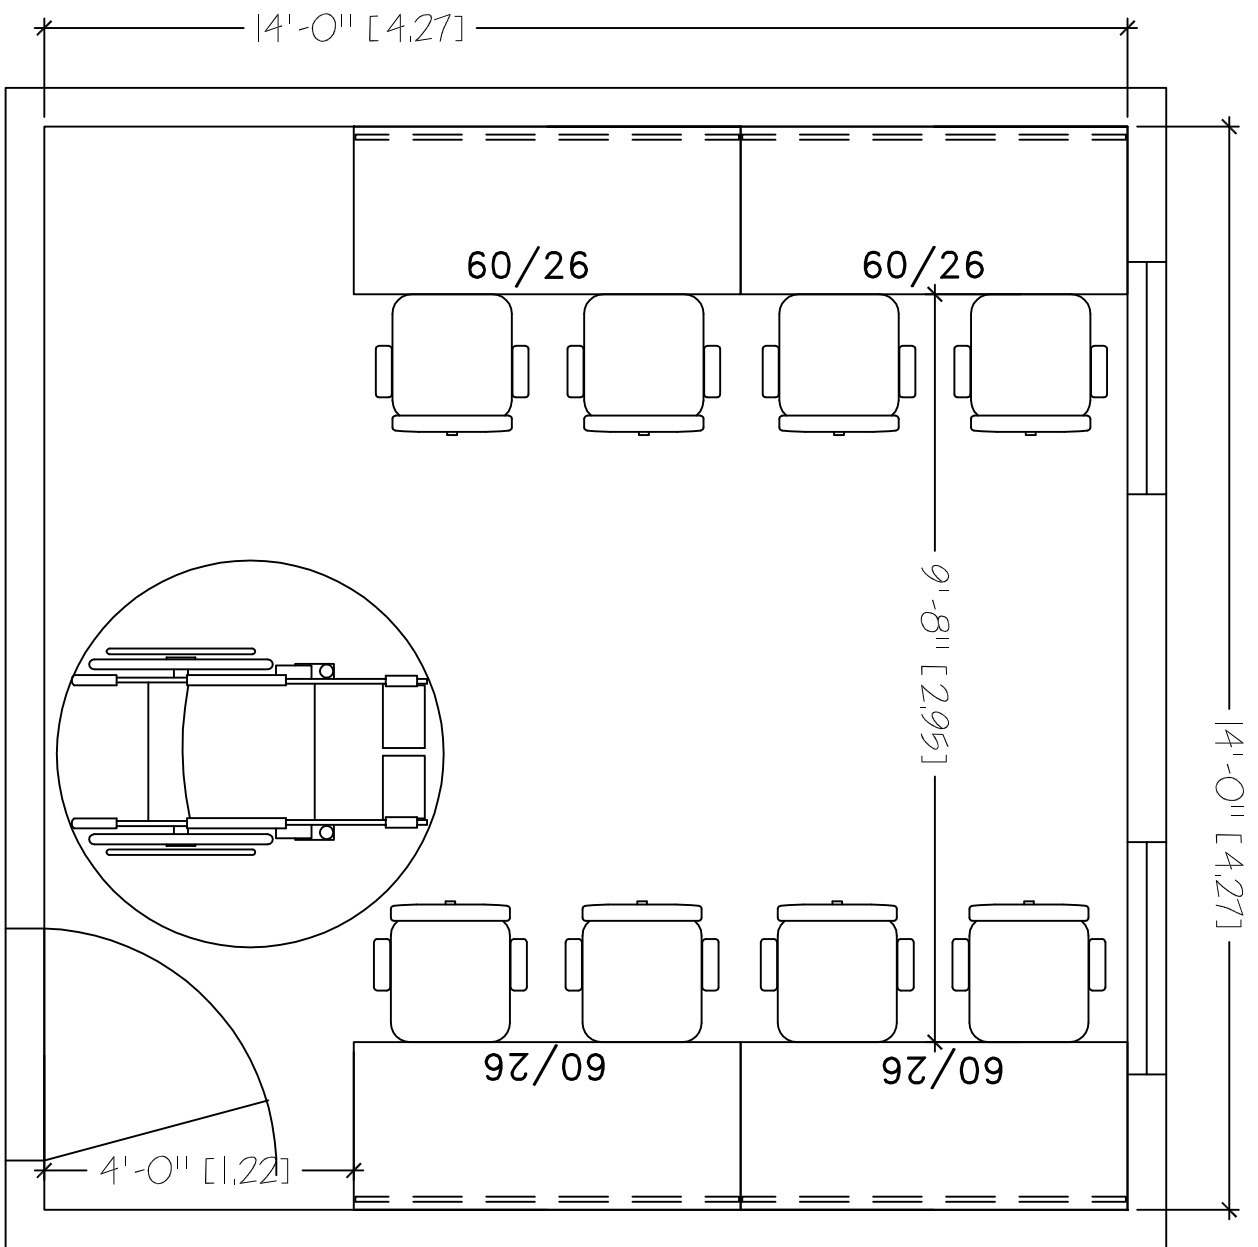

DESK OR TABLE
 14'X14'
 SEAT COUNT: 8

SMARTdesks
 514F Progress Drive
 Linthicum, MD 21090
 800.770.7042
 www.smartdesks.com

Property of CBT Supply, Inc. Not to be duplicated.
 All ideas, plans or arrangements indicated in this drawing
 are copyrighted and owned by CBT Supply, Inc. and shall not
 be reproduced, used or disclosed to any person or firm or
 corporation without written permission of CBT Supply, Inc.