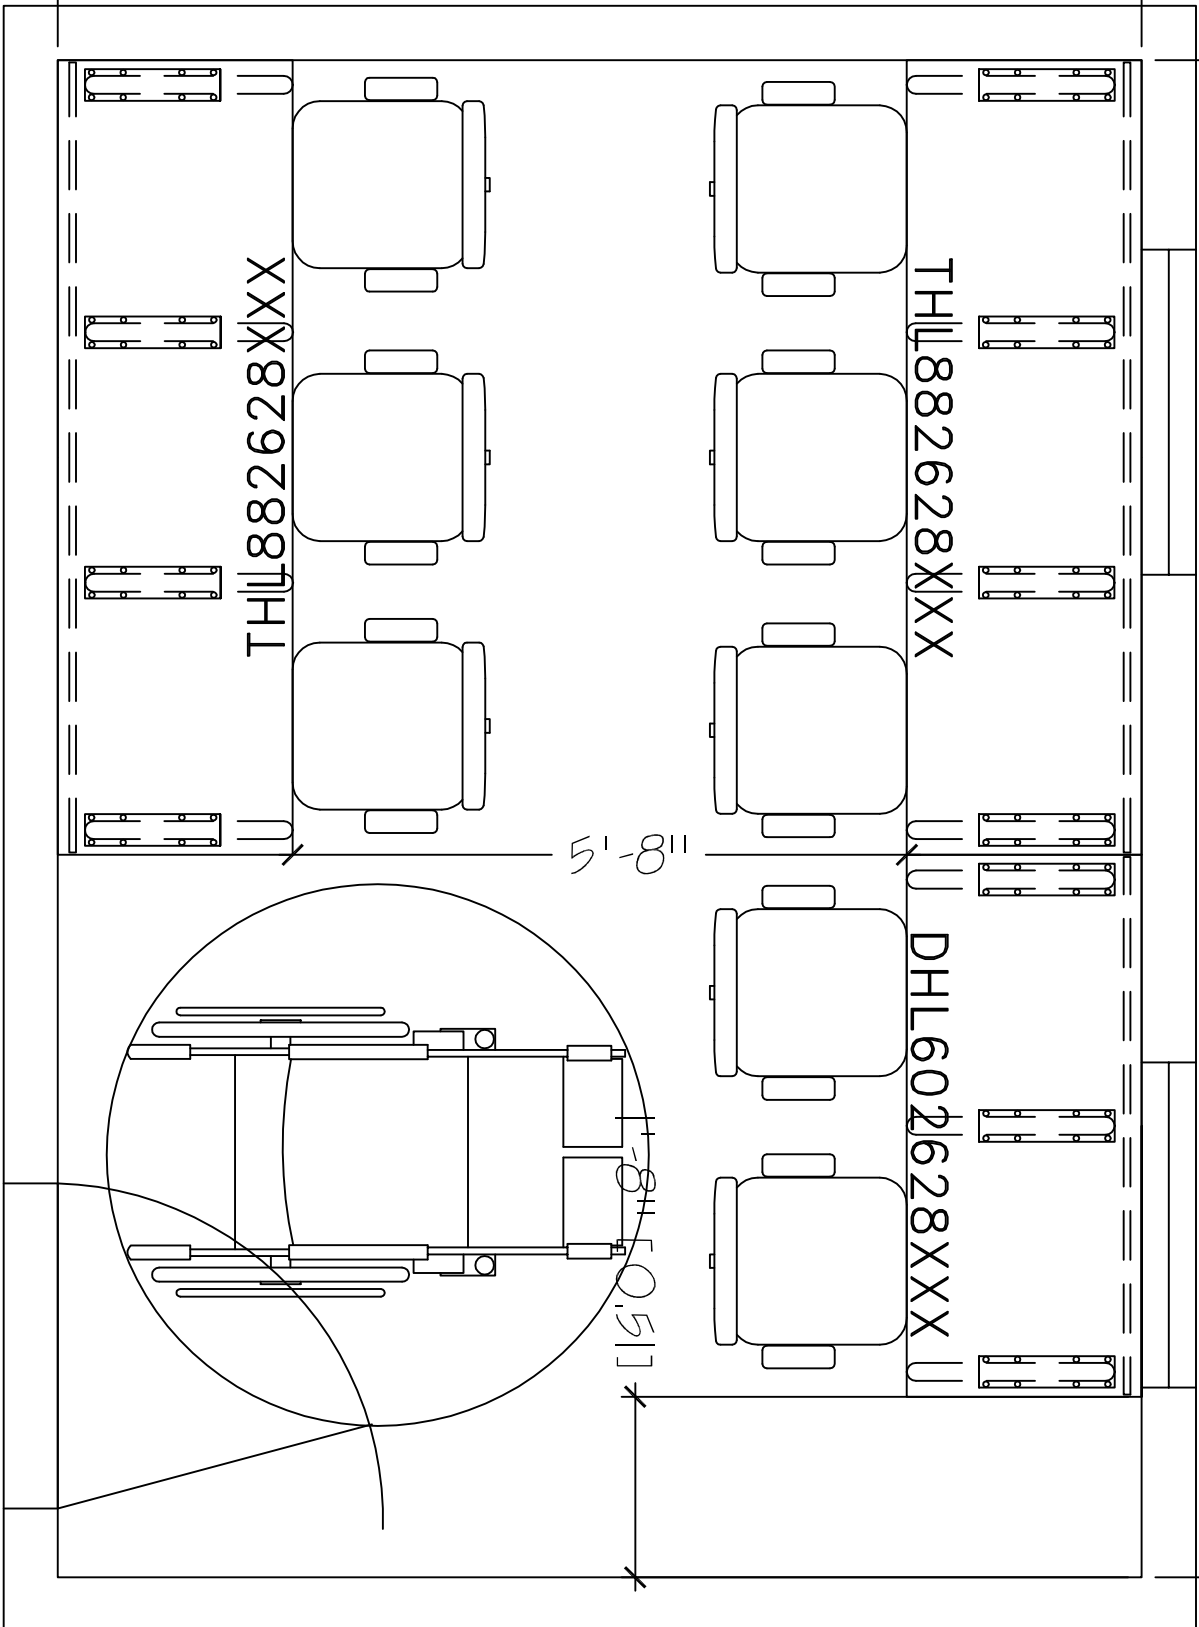

14'-0" [4.27]

10'-0" [3.05]

HORIZON LINE
 10'X14'
 SEAT COUNT: 8

SMARTdesks
 514F Progress Drive
 Linthicum, MD 21090
 800.770.7042
 www.smartdesks.com

Property of CBT Supply, Inc. Not to be duplicated.
 All ideas, plans or arrangements indicated in this drawing
 are copyrighted and owned by CBT Supply, Inc. and shall not
 be reproduced, used or disclosed to any person or firm or
 corporation without written permission of CBT Supply, Inc.

SMARTdesks®
 DESIGN CENTER