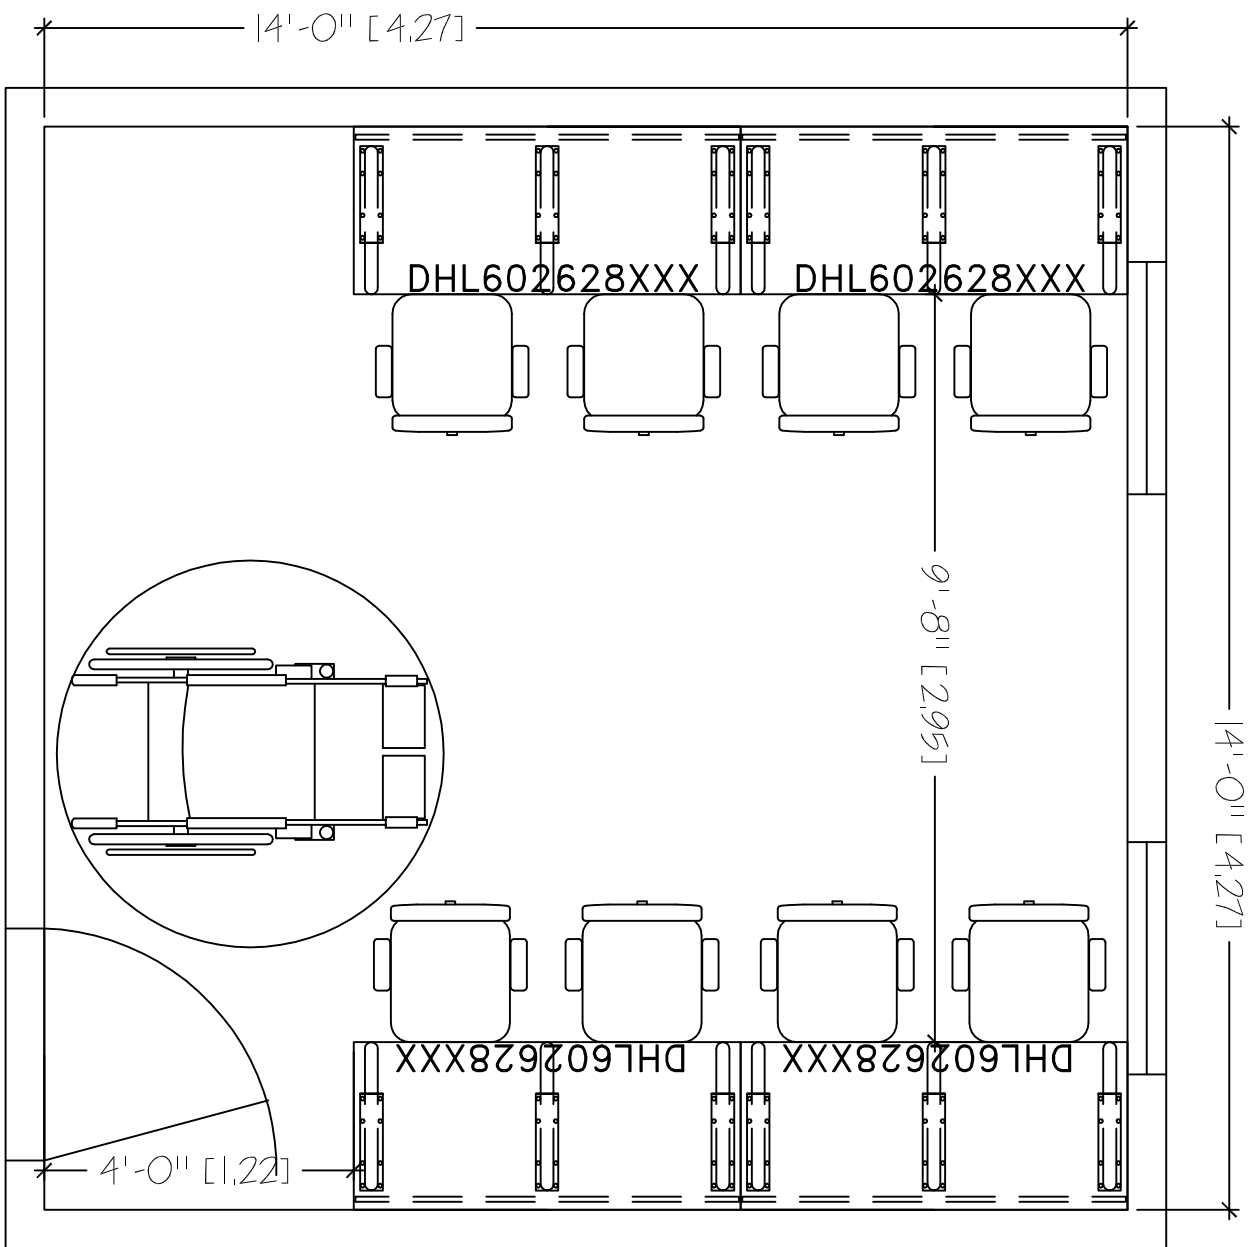

HORIZON LINE
 14'X14'
 SEAT COUNT: 8

SMARTdesks
 514F Progress Drive
 Lutham, MD 21090
 800.770.7042
 www.smartdesks.com

Property of CBT Supply, Inc. Not to be duplicated.
 All ideas, plans or arrangements indicated in this drawing
 are copyrighted and owned by CBT Supply, Inc. and shall not
 be reproduced, used or disclosed to any person or firm or
 corporation without written permission of CBT Supply, Inc.

SMARTdesks
 DESIGN CENTER