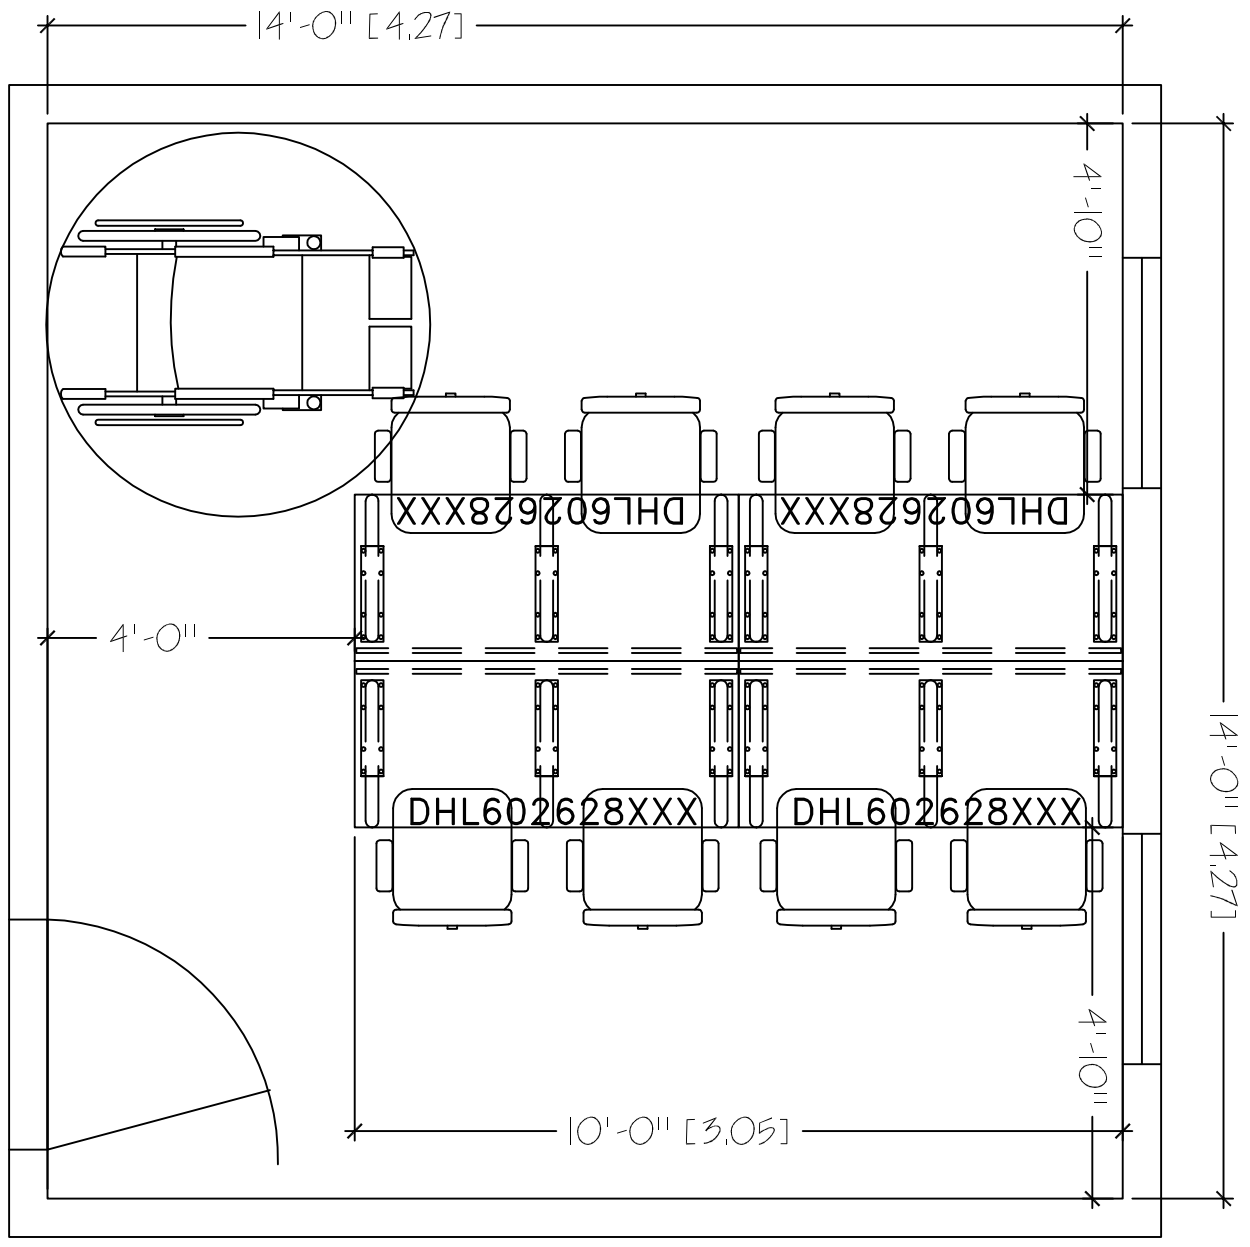

HORIZON LINE
 14'X14'
 SEAT COUNT: 8

SMARTdesks
 514F Progress Drive
 Linthicum, MD 21090
 800.770.7042
 www.smartdesks.com

Property of CBT Supply, Inc. Not to be duplicated.
 All ideas, plans or arrangements indicated in this drawing
 are copyrighted and owned by CBT Supply, Inc. and shall not
 be reproduced, used or disclosed to any person or firm or
 corporation without written permission of CBT Supply, Inc.