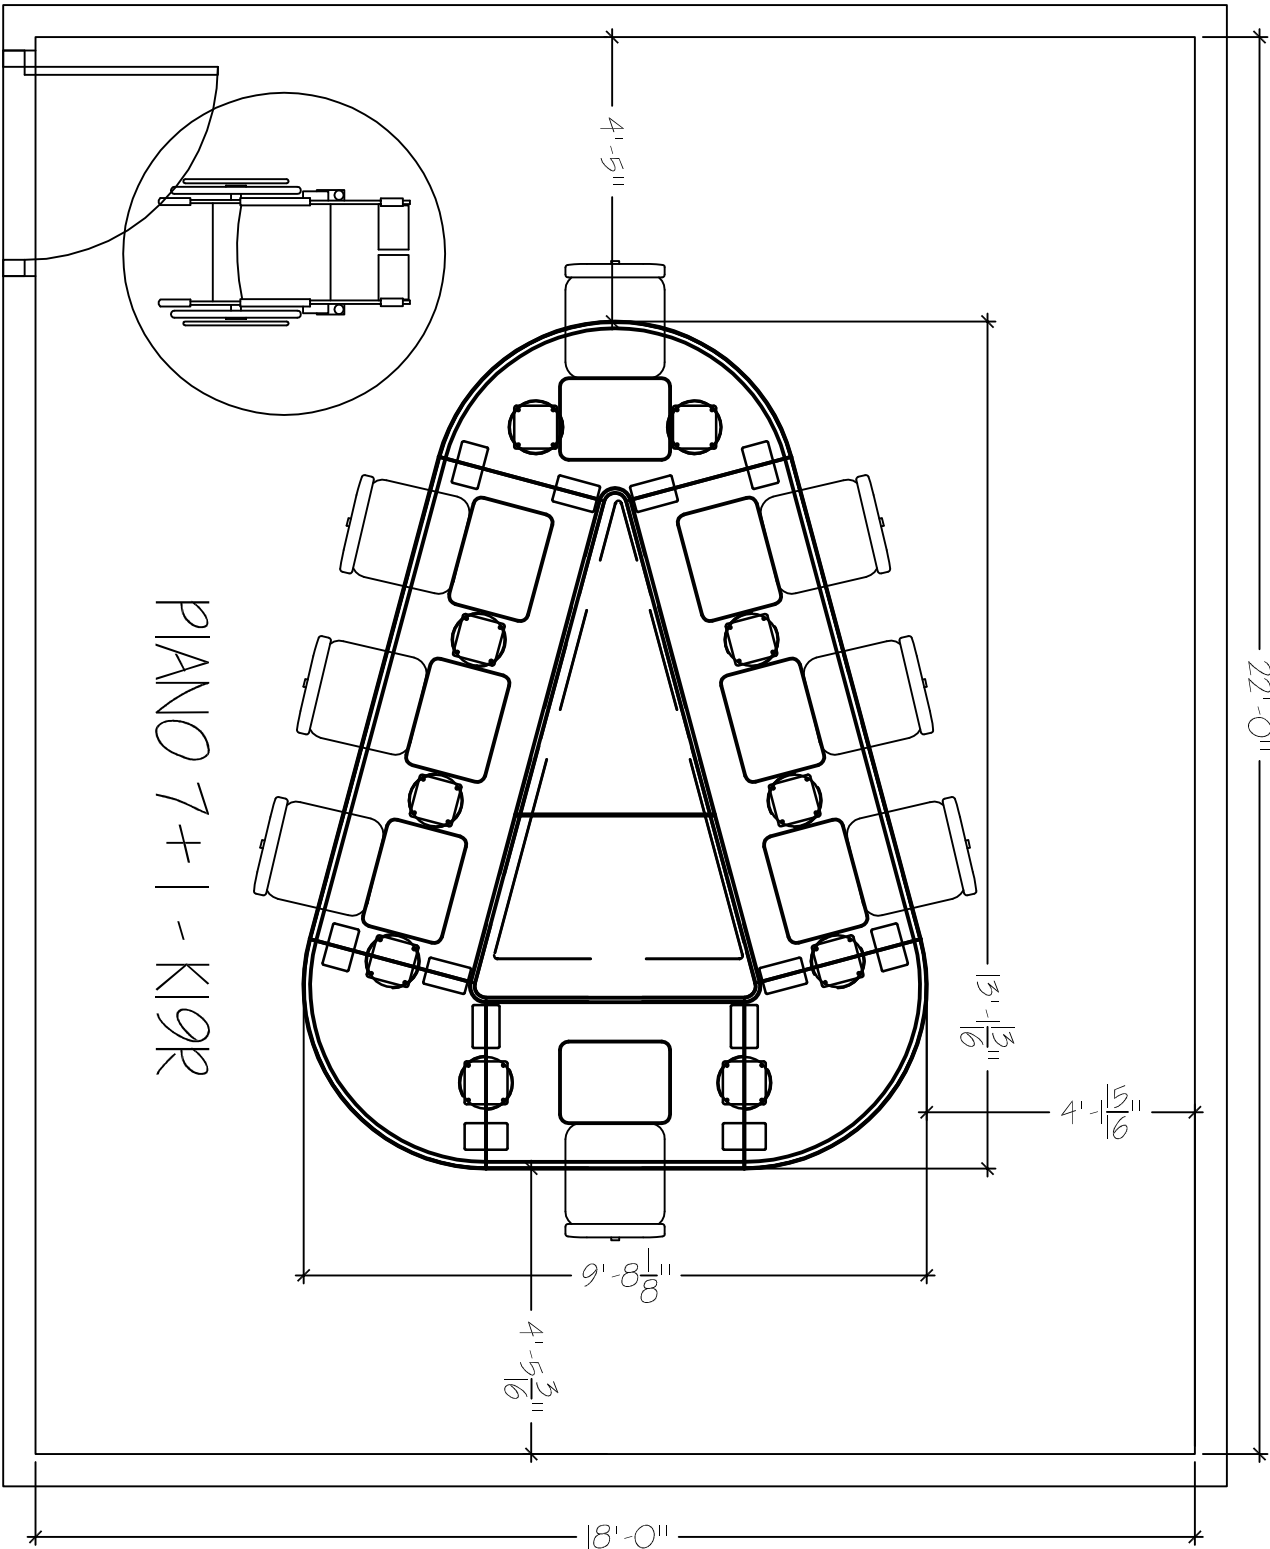

22'-0"

PANO 7+1-K19R

PANO TABLE 7+1-K19R
18'X22'
TABLE COUNT: 1

SMARTdesks
514F Progress Drive
Linthicum, MD 21090
800.770.7042
www.smartdesks.com

Property of CBT Supply, Inc. Not to be duplicated.
All ideas, plans or arrangements indicated in this drawing
are copyrighted and owned by CBT Supply, Inc. and shall not
be reproduced, used or disclosed to any person or firm or
corporation without written permission of CBT Supply, Inc.