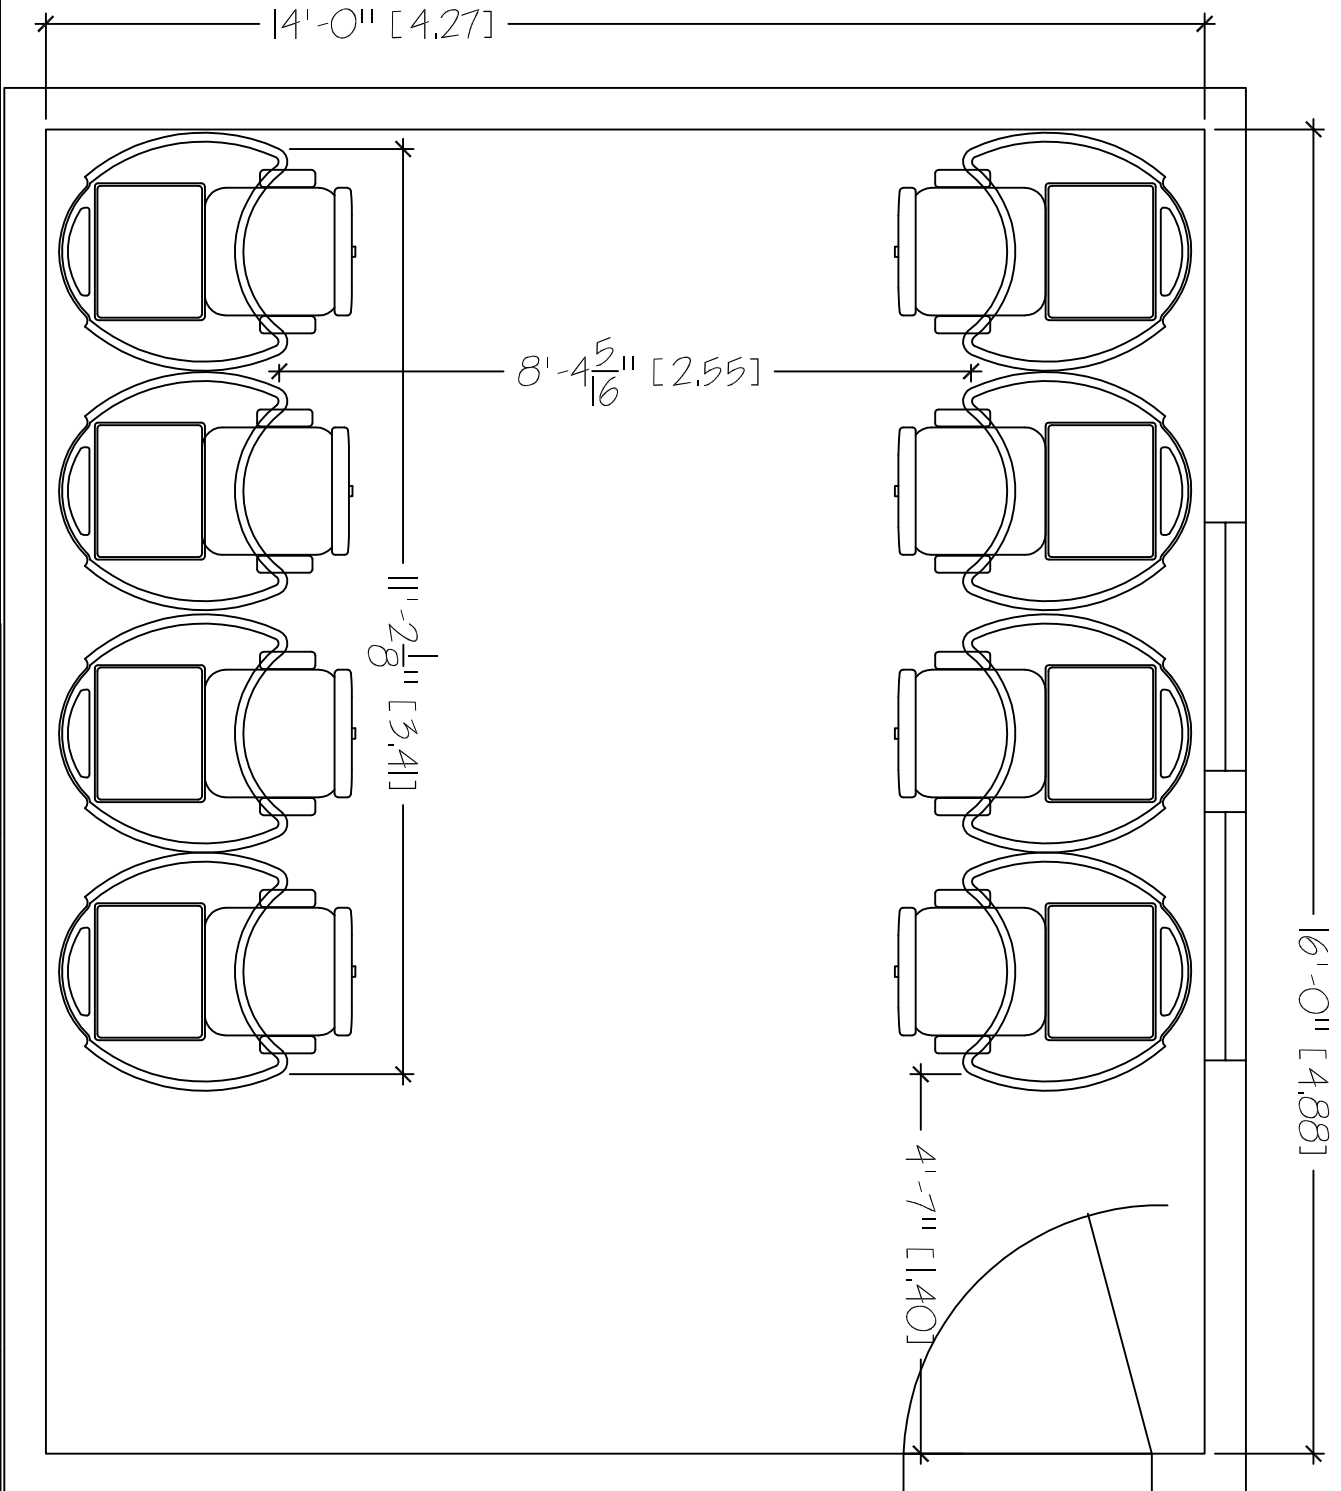

QUARK TABLES
 14'X16'
 TABLE COUNT: 8

SMARTdesks
 514F Progress Drive
 Linthicum, MD 21090
 800.770.7042
 www.smartdesks.com

Property of CBT Supply, Inc. Not to be duplicated.
 All ideas, plans or arrangements indicated in this drawing
 are copyrighted and owned by CBT Supply, Inc. and shall not
 be reproduced, used or disclosed to any person or firm or
 corporation without written permission of CBT Supply, Inc.