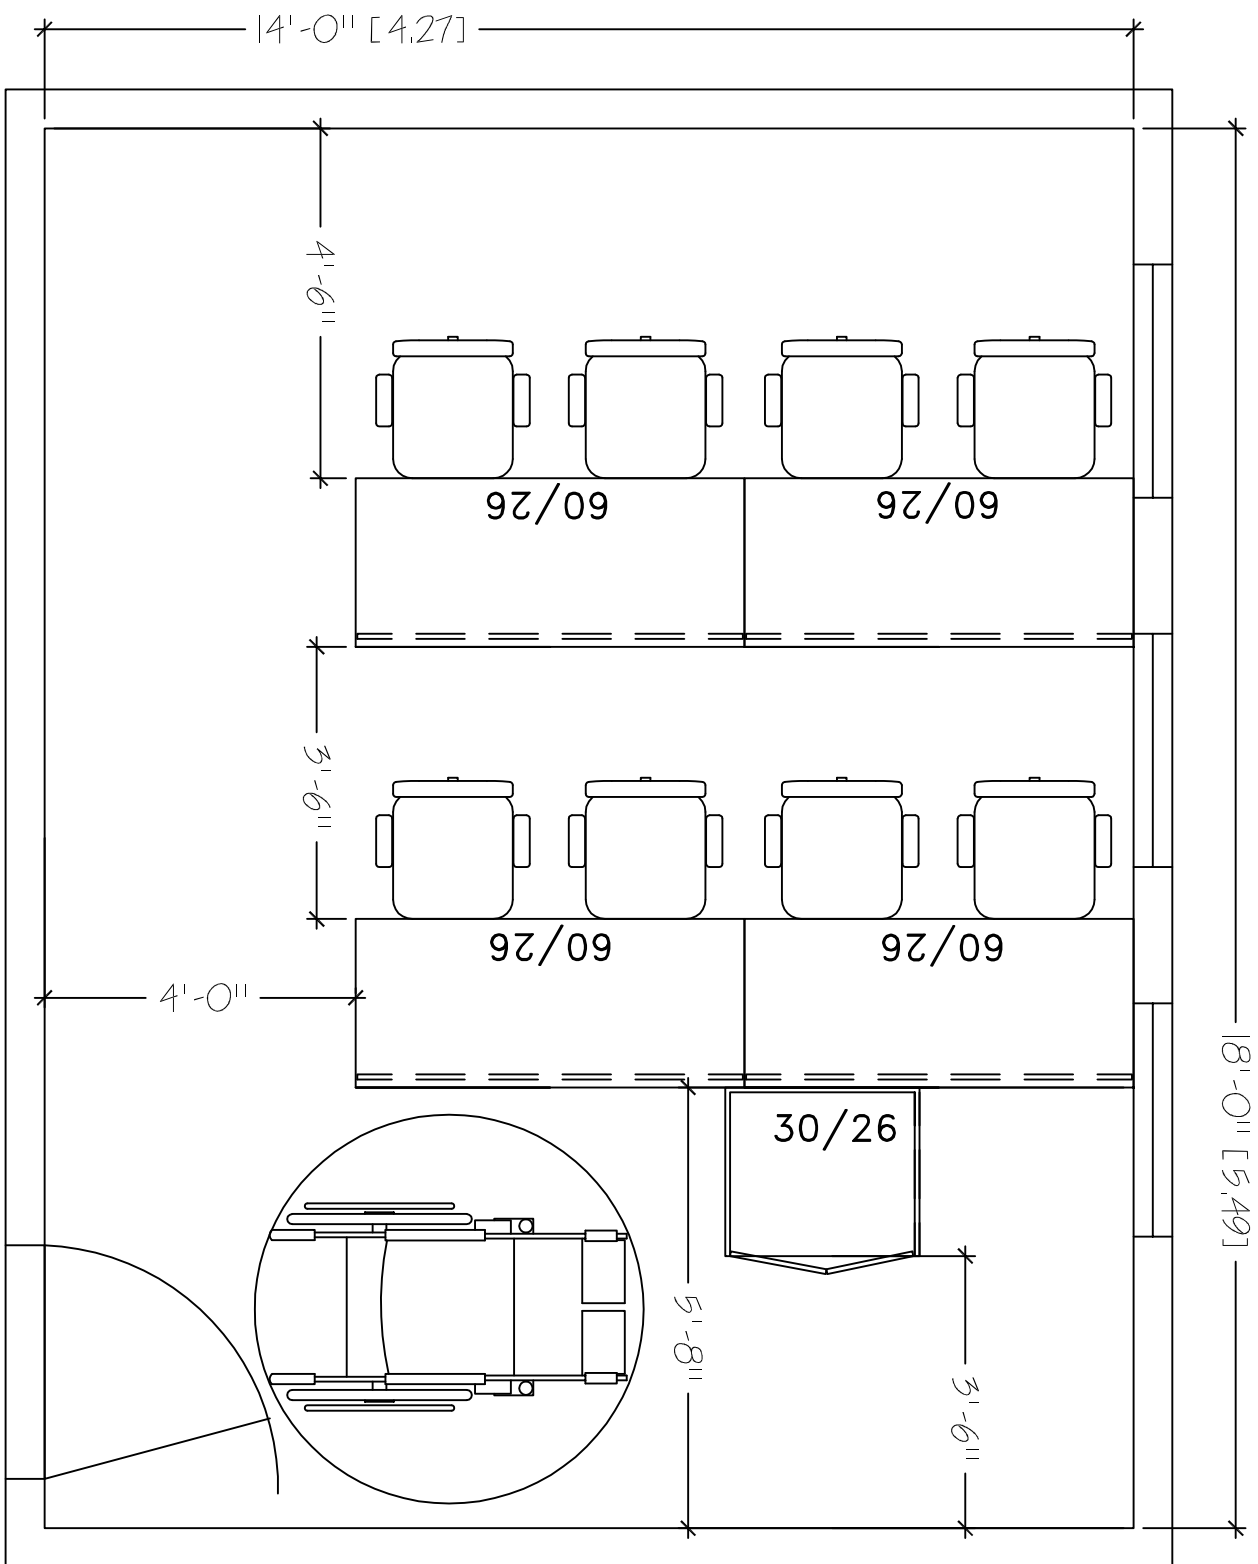

DESK OR TABLE
 14'X18'
 SEAT COUNT: 8

SMARTdesks
 514F Progress Drive
 Linthicum, MD 21090
 800.770.7042
 www.smartdesks.com

Property of CBT Supply, Inc. Not to be duplicated.
 All ideas, plans or arrangements indicated in this drawing
 are copyrighted and owned by CBT Supply, Inc. and shall not
 be reproduced, used or disclosed to any person or firm or
 corporation without written permission of CBT Supply, Inc.

SMARTdesks®
 DESIGN CENTER