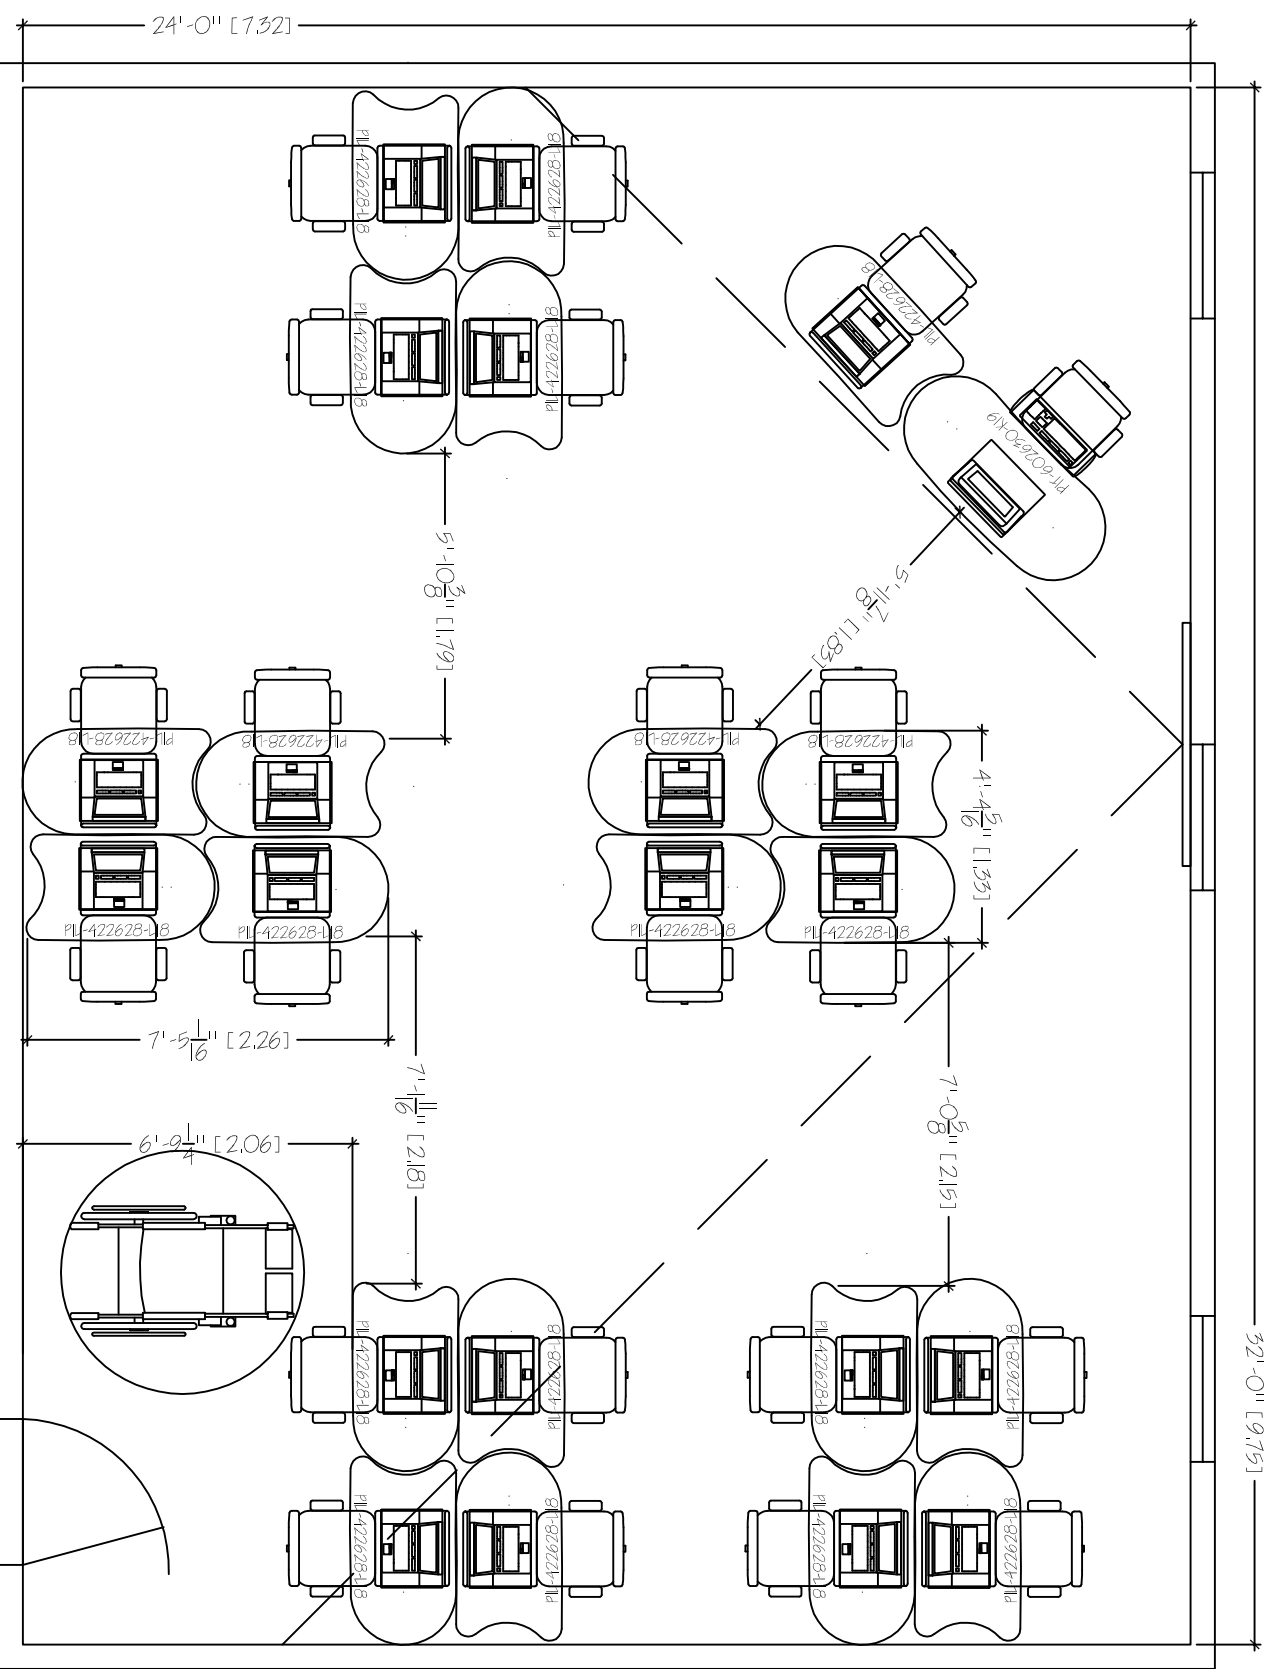

32'-0" [9.75]

P: TABLES
 24'X32'
 TABLE COUNT: 22

SMARTdesks
 514F Progress Drive
 Linthicum, MD 21090
 800.770.7042
 www.smartdesks.com

Property of CBT Supply, Inc. Not to be duplicated.
 All ideas, plans or arrangements indicated in this drawing
 are copyrighted and owned by CBT Supply, Inc. and shall not
 be reproduced, used or disclosed to any person or firm or
 corporation without written permission of CBT Supply, Inc.

SMARTdesks®

DESIGN CENTER