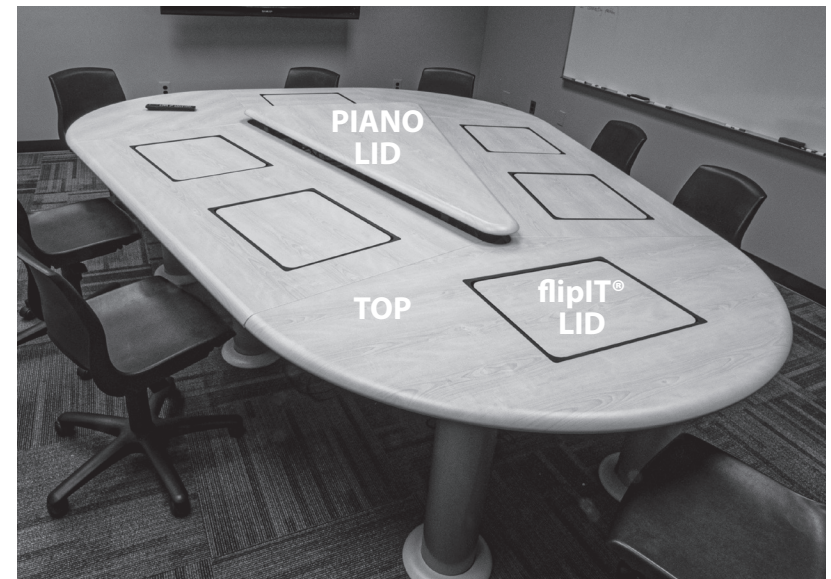

Piano Lid _____
May be solid, pattern or wood grain, or veneer. Note Grain Direction.

flipIT® Lid _____
May be solid, pattern or wood grain, or veneer. Note Grain Direction.
May match top or contrast. flipIT Laptop Safe® lids are black.

Wood Edge _____
Specify stain and species, i.e. Medium Cherry.
Same specification will apply to the Piano Lid and Top.
Veneer and Wood Edge may match.

Sonata Finish Group Specify for 3D Thermofoil with Contoured Edges

Top _____
May be solid, pattern or wood grain. Note Grain Direction.

Piano Lid _____
May be solid, pattern or wood grain. Note Grain Direction.

flipIT® Lid _____
May be solid, pattern or wood grain. Note Grain Direction.
May match top or contrast. Suggest matching Piano Lid.
flipIT Laptop Safe® lids are black.