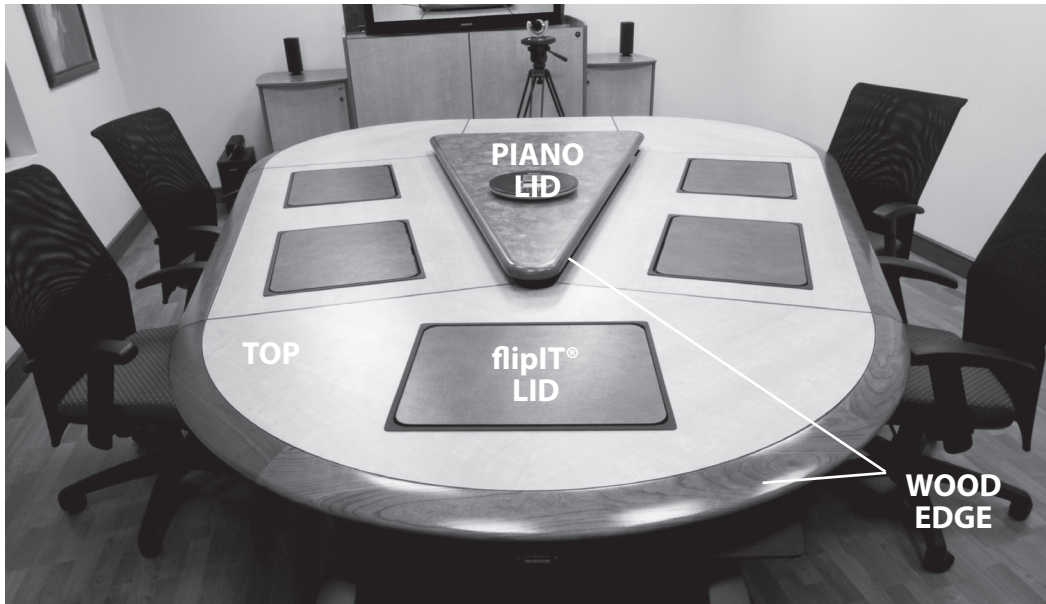

Piano Solo Finish Specifier

Reference Laminates, 3D Thermofoil or Artisan Veneers and apply to these choices.

Concerto Finish Group Specify for HPL or Veneer Top Surfaces with Wood Stained Edge Molding

Top _____
May be solid, pattern or wood grain, or veneer. Note Grain Direction.

Piano Lid _____
May be solid, pattern or wood grain, or veneer. Note Grain Direction.

flipIT® Lid _____
May be solid, pattern or wood grain, or veneer. Note Grain Direction.
May match top or contrast. flipIT Laptop Safe® lids are black.

Wood Edge _____
Specify stain and species, i.e. Medium Cherry.
Same specification will apply to the Piano Lid and Top.
Veneer and Wood Edge may match.

Sonata Finish Group Specify for 3D Thermofoil with Contoured Edges