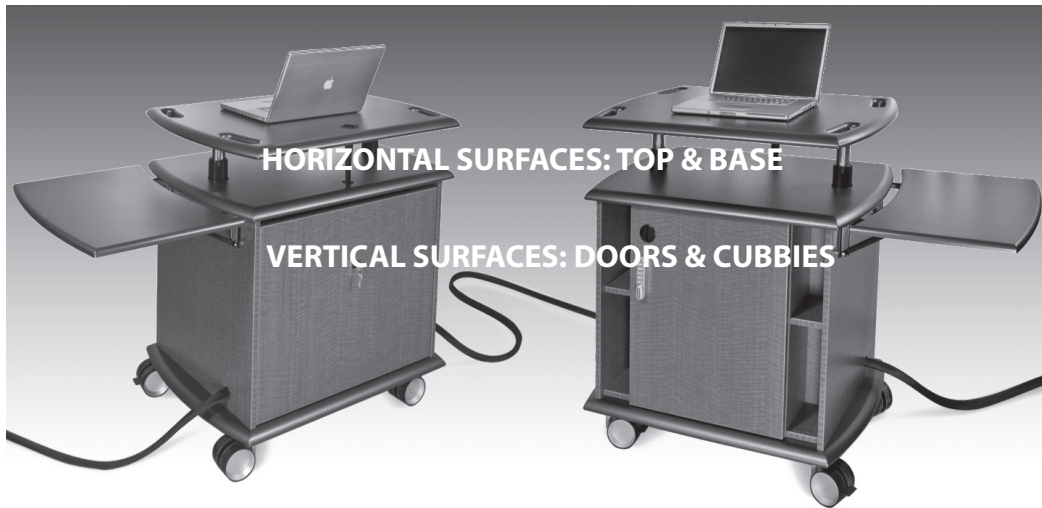

Presence Podium & Credenza Finish Specifier

Reference Laminates and 3D Thermofoil and apply to these choices.

Presence Podium

Presence Credenza

Horizontal _____

Select any 3D Thermofoil for both Top and Base.

Vertical | Doors _____

Select any HPL Laminate

End Caps _____

Select any HPL Laminate. May contrast or match Doors.

Horizontal _____

Select any 3D Thermofoil for both Top, Pull-Up Shelves and Base.

Vertical | Doors _____